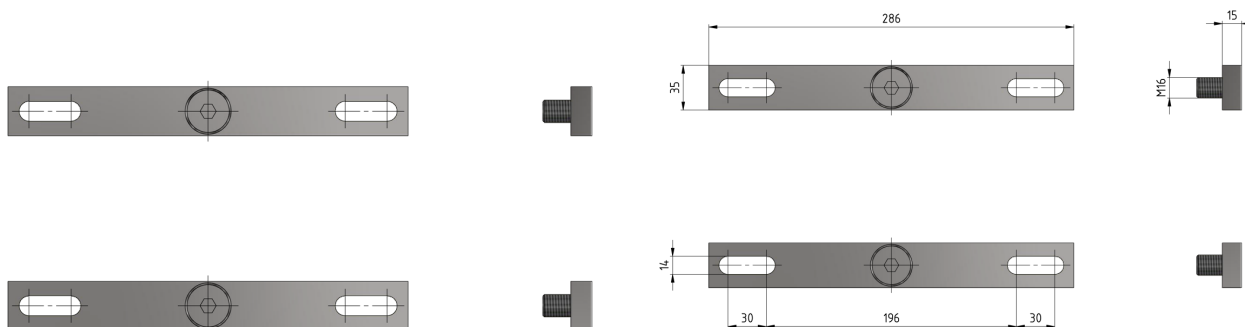

# Switch drive attachment to wide flange poles HEB 180-220 for manual operation lifting 75/120 mm

Item number D2853-03

## Dimensions

Ø: M16

## Material and weight

Material: STL HDG/SST

## Comments

- Attachment material for poles HEB:  
U-bolt Ø= 12 mm Part-no. E0582-... (2 pcs.) (to be ordered separately)