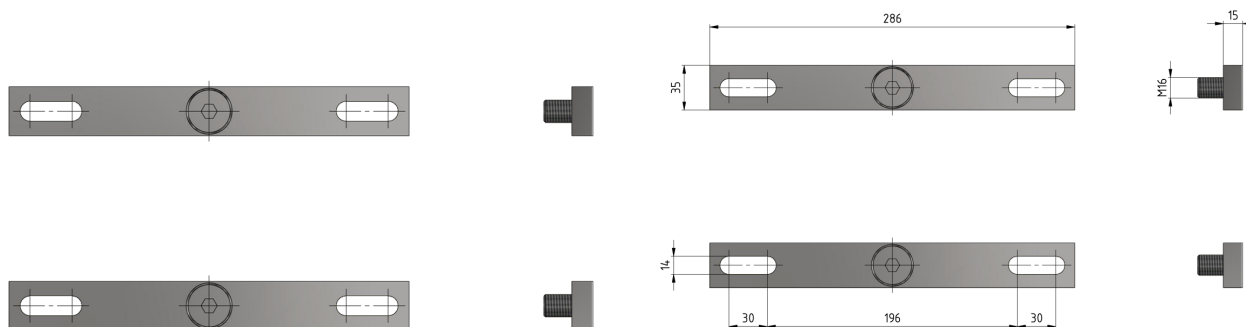

Switch drive attachment to wide flange poles HEB 180-220 for manual operation lifting 75/120 mm

Item number D2853-03

Dimensions

Ø: M16

Material and weight

Material: STL HDG/SST

Comments

- Attachment material for poles HEB:
U-bolt Ø= 12 mm Part-no. E0582-... (2 pcs.) (to be ordered separately)