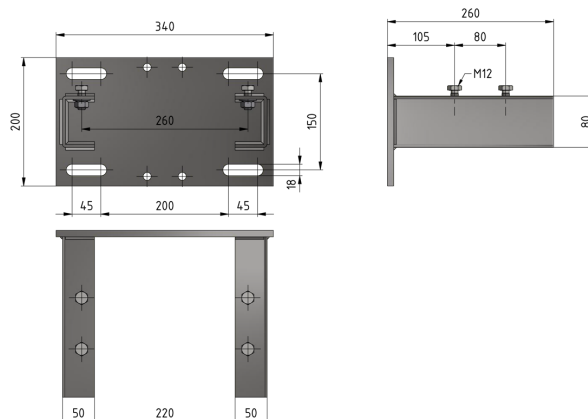

# Bracket for disconnect switch Duplex and arcing horns, off-set crosswise, alongside pole HEB 180-260

Item number D2939-01

## Dimensions

E: 18 mm  
Ø: M12  
A: 260 mm  
B: 80 mm  
C: 105 mm  
D: 150 mm

## Material and weight

Material: STL HDG

## Comments

- Attachment material for poles HEB:  
U-bolt Ø= 16 mm  
Part-no. E0888-... (2 pcs.)  
(to be ordered separately)
- Attachment material to wall  
on request