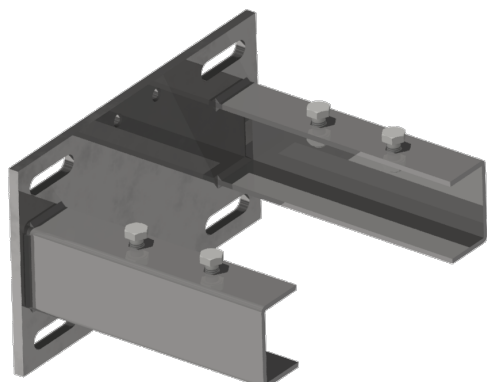

# Bracket for disconnect switch Duplex and arcing horns, off-set crosswise, alongside pole HEB 180-260

Item number D2939-01

## Dimensions

E: 18 mm  
Ø: M12  
A: 260 mm  
B: 80 mm  
C: 105 mm  
D: 150 mm

## Material and weight

Material: STL HDG

## Comments

- Attachment material for poles HEB:  
U-bolt Ø= 16 mm  
Part-no. E0888-... (2 pcs.)  
(to be ordered separately)
- Attachment material to wall  
on request