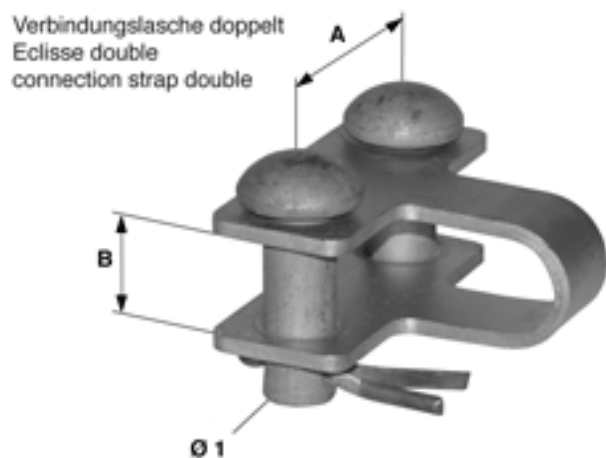

Connection strap double for steady arm suspension

Item number D2959-02

Dimensions

B: 17 mm
Ø1: 13 mm
A: 43 mm

Material and weight

Weight: 0.210 kg
Material: STL HDG/SST