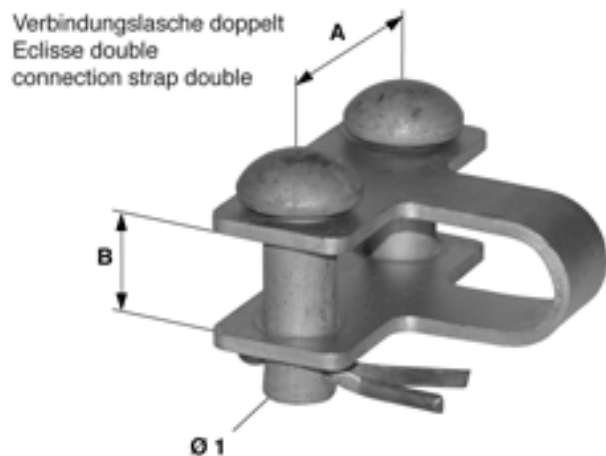

Connection strap double for steady arm suspension

Item number D2959-02

Dimensions

B: 17 mm
Ø1: 13 mm
A: 43 mm

Material and weight

Weight: 0.210 kg
Material: STL HDG/SST