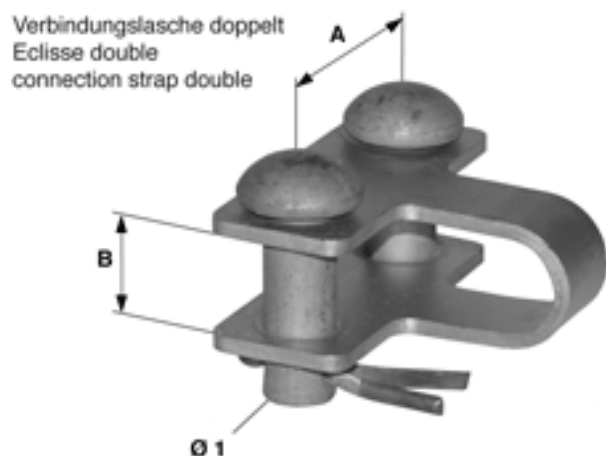

Connection strap double for steady arm suspension

Item number D2959-02

Dimensions

B: 17 mm
Ø1: 13 mm
A: 43 mm

Material and weight

Weight: 0.210 kg
Material: STL HDG/SST