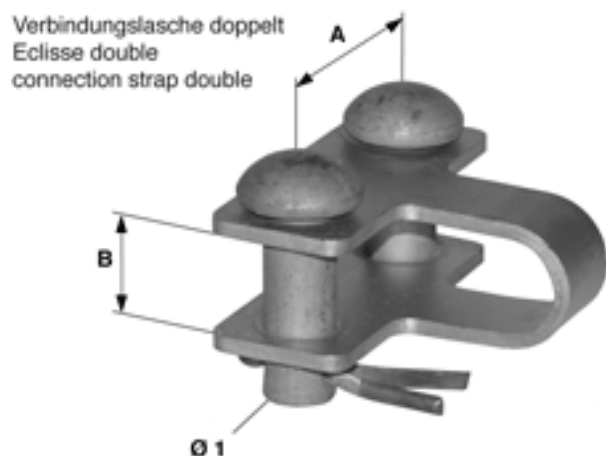

# Connection strap double for steady arm suspension

Item number D2959-02

## Dimensions

B: 17 mm  
Ø1: 13 mm  
A: 43 mm

## Material and weight

Weight: 0.210 kg  
Material: STL HDG/SST