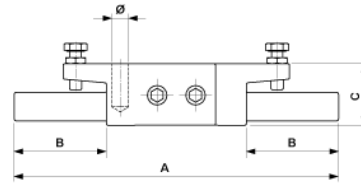

Detachable connector for oval copper tube

Item number D2991-01

Dimensions

\varnothing : Ww 0.5"

A: 211 mm

C: 40 mm

B: 60 mm

Material and weight

Material: Cu

Weight: 0.840 kg

Comments

- For tube connection (on both sides)
- Copper tube oval must be pressed