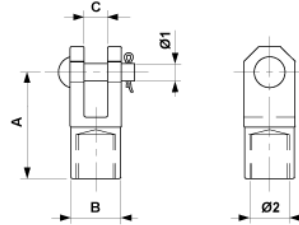

Pipe end clevis G0.75" with pin $\varnothing = 13$ mm

Item number E0111-01

Dimensions

A: 90 mm
B: 34 mm
Ø1: 13 mm
Ø2: G0.75"

C: 16 mm

Material and weight

Weight: 0.530 kg
Material: Bz