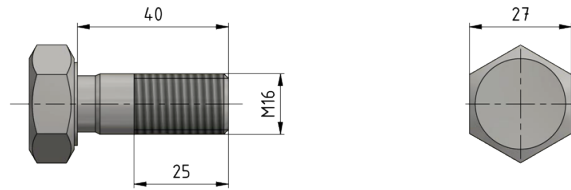

Bolt, Ww 5/8" x 40/25

Item number E0139-01

Dimensions

L: 40 mm
B: 25 mm
A: 27 mm
Ø: Ww 5/8"

Material and weight

Weight: 0.112 kg
Material: SST

Comments

- Width across flats: 27 mm