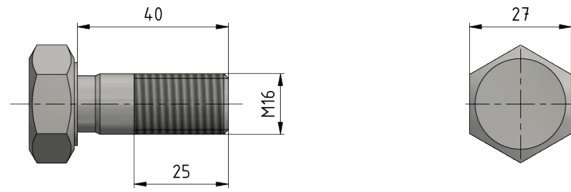

# Bolt, Ww 5/8" x 40/25

Item number E0139-01

## Dimensions

L: 40 mm  
B: 25 mm  
A: 27 mm  
Ø: Ww 5/8"

## Comments

- Width across flats: 27 mm