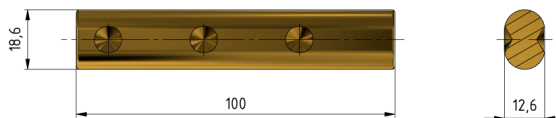

Connector for oval copper tube

Item number E0225-01

Material and weight

Material: CuAl
Weight: 0.145 kg