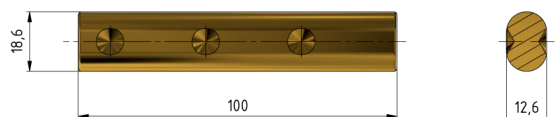

Connector for oval copper tube

Item number E0225-01

Material and weight

Material: CuAl
Weight: 0.145 kg