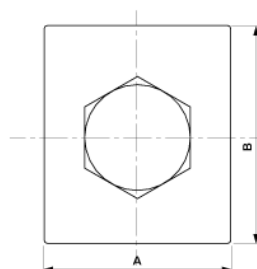

Clamp simple

Item number E0267-01

Dimensions

A: 30 mm

B: 35 mm

Material and weight

Material: Cu

Weight: 0.160 kg

Comments

- For grooved contact wire 80-120 mm²(Other contact wire sections on request)