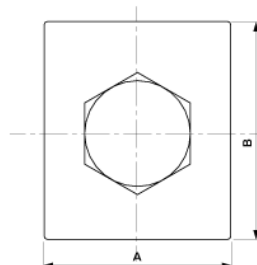

Clamp simple

Item number E0267-01

Dimensions

A: 30 mm

B: 35 mm

Material and weight

Material: Cu

Weight: 0.160 kg

Comments

- For grooved contact wire 80-120 mm²(Other contact wire sections on request)