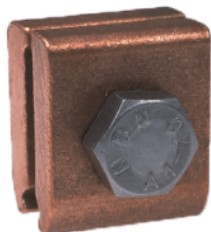

Clamp simple

Item number E0267-01

Dimensions

A: 30 mm

B: 35 mm

Material and weight

Material: Cu

Weight: 0.160 kg

Comments

- For grooved contact wire 80-120 mm²(Other contact wire sections on request)