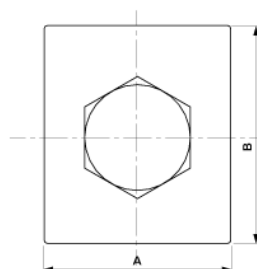

## Dimensions

A: 30 mm

B: 35 mm

## Comments

- For grooved contact wire 80-120 mm<sup>2</sup>(Other contact wire sections on request)