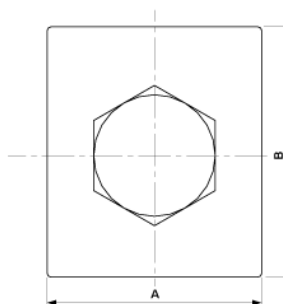

# Clamp double for 2 grooved contact wires

Item number E0267-02

## Dimensions

A: 30 mm

B: 35 mm

## Comments

- Contact wires at equal height
- For grooved contact wire 80-120 mm<sup>2</sup>(Other contact wire sections on request)