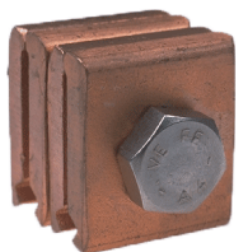

Clamp double for 2 grooved contact wires

Item number E0267-02

Dimensions

A: 30 mm

B: 35 mm

Material and weight

Material: Cu

Weight: 0.215 kg

Comments

- Contact wires at equal height
- For grooved contact wire 80-120 mm²(Other contact wire sections on request)