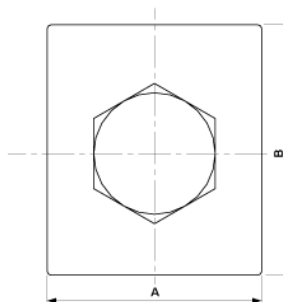

Clamp double for 2 grooved contact wires

Item number E0267-02

Dimensions

A: 30 mm

B: 35 mm

Material and weight

Material: Cu

Weight: 0.215 kg

Comments

- Contact wires at equal height
- For grooved contact wire 80-120 mm²(Other contact wire sections on request)