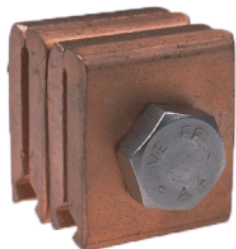

Clamp double for 2 grooved contact wires

Item number E0267-02

Dimensions

A: 30 mm

B: 35 mm

Material and weight

Material: Cu

Weight: 0.215 kg

Comments

- Contact wires at equal height
- For grooved contact wire 80-120 mm²(Other contact wire sections on request)