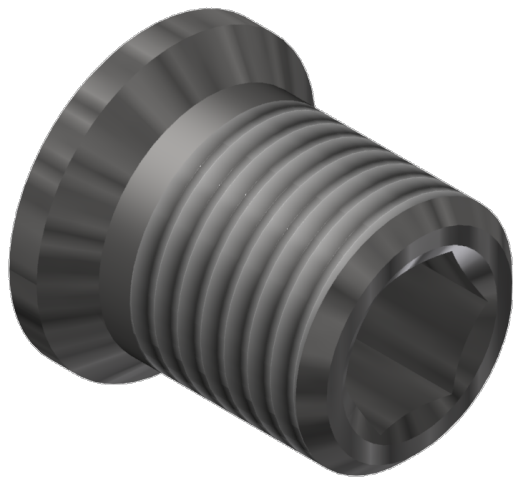

# Countersunk screw, M14 x 1.5 L = 14.5 mm

Item number E0353-01

## Material and weight

material: INOX  
Weight: 0.011 kg

## Comments

- All countersunk screws with hexagon socket
- Width across flats: 8 mm