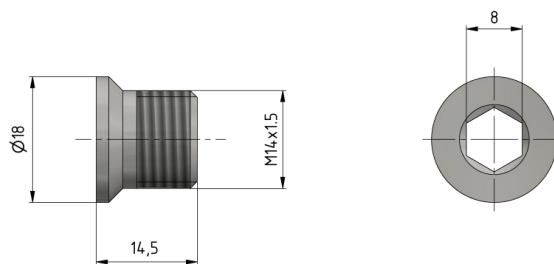

Countersunk screw, M14 x 1.5 L = 14.5 mm

Item number E0353-01

Material and weight

material: INOX
Weight: 0.011 kg

Comments

- All countersunk screws with hexagon socket
- Width across flats: 8 mm