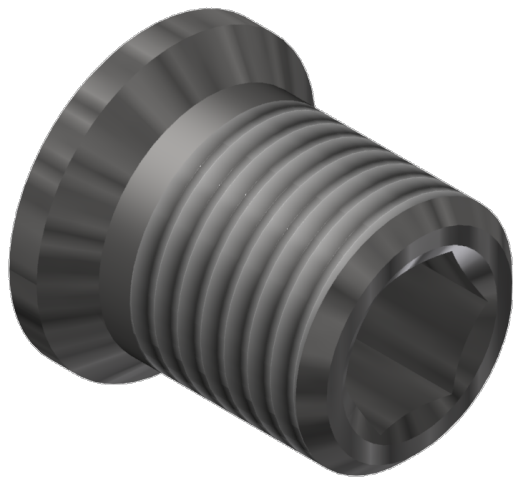

Countersunk screw, M14 x 1.5 L = 14.5 mm

Item number E0353-01

Material and weight

material: INOX
Weight: 0.011 kg

Comments

- All countersunk screws with hexagon socket
- Width across flats: 8 mm