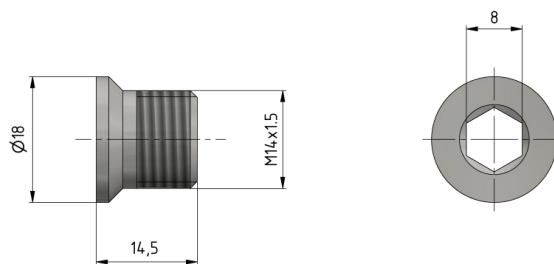

# Countersunk screw, M14 x 1.5 L = 14.5 mm

Item number E0353-01

## Material and weight

material: INOX  
Weight: 0.011 kg

## Comments

- All countersunk screws with hexagon socket
- Width across flats: 8 mm