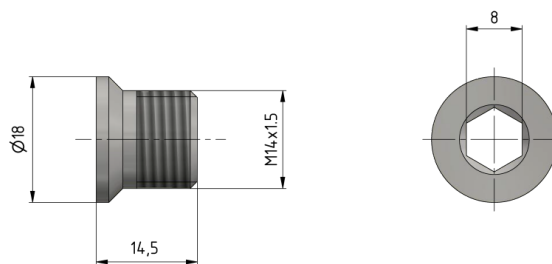

Countersunk screw, M14 x 1.5 L = 14.5 mm

Item number E0353-01

Material and weight

material: INOX
Weight: 0.011 kg

Comments

- All countersunk screws with hexagon socket
- Width across flats: 8 mm