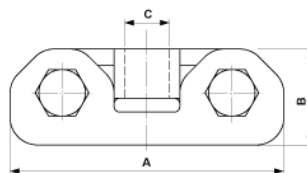

Contact wire clamp for 2 grooved contact wires

Item number E0383-01

Dimensions

C: 5/8"
A: 100 mm
B: 35 mm

Material and weight

Material: Bz
Weight: 0.460 kg

Comments

- Contact wire at equal height
- For grooved contact wire 80-120 mm²(Other contact wire sections on request)