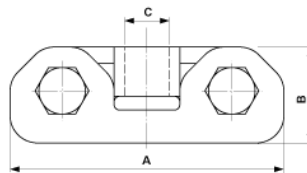

Contact wire clamp for 2 grooved contact wires

Item number E0383-01

Dimensions

C: 5/8"

A: 100 mm

B: 35 mm

Material and weight

Material: Bz

Weight: 0.460 kg

Comments

- Contact wire at equal height
- For grooved contact wire 80-120 mm²(Other contact wire sections on request)