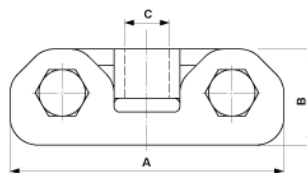

Contact wire clamp for 2 grooved contact wires

Item number E0383-01

Dimensions

C: 5/8"

A: 100 mm

B: 35 mm

Material and weight

Material: Bz

Weight: 0.460 kg

Comments

- Contact wire at equal height
- For grooved contact wire 80-120 mm²(Other contact wire sections on request)