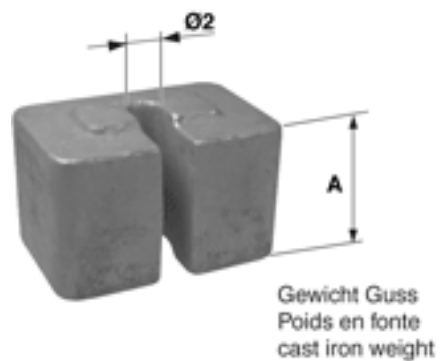

Cast iron weight rectangular, 208 x 140 mm

Item number E0447-05

Dimensions

$\varnothing 2$: 24 mm
A: 129 mm

Material and weight

Material: GG-20 hdg
Weight: 25.000 kg