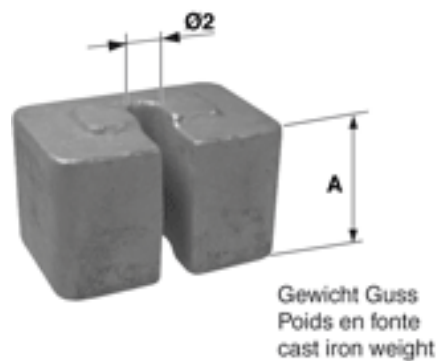

Cast iron weight rectangular, 208 x 140 mm

Item number E0447-05

Dimensions

$\varnothing 2$: 24 mm

A: 129 mm

Material and weight

Material: GG-20 hdg

Weight: 25.000 kg