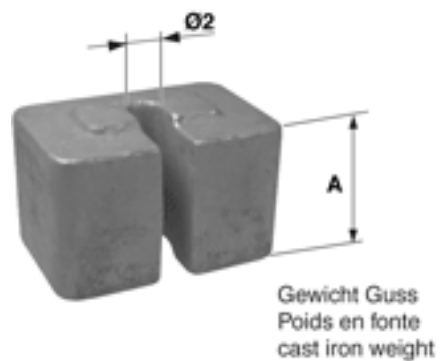

# Cast iron weight rectangular, 208 x 140 mm

Item number E0447-05

## Dimensions

$\varnothing 2$ : 24 mm

A: 129 mm

## Material and weight

Material: GG-20 hdg

Weight: 25.000 kg