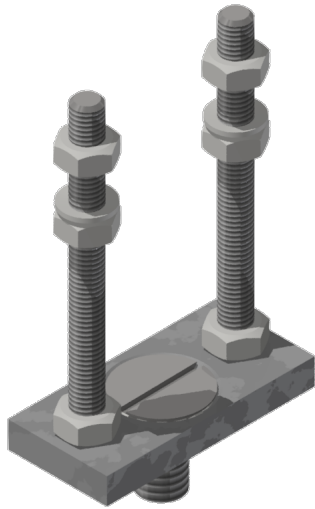

# Tube support double for curve bow

Item number E0452-01

## Dimensions

Ø1: mm

Ø2: mm

Ø: M8 mm

A: 45 mm

## Material and weight

Weight: 0.220 kg

Material: SST