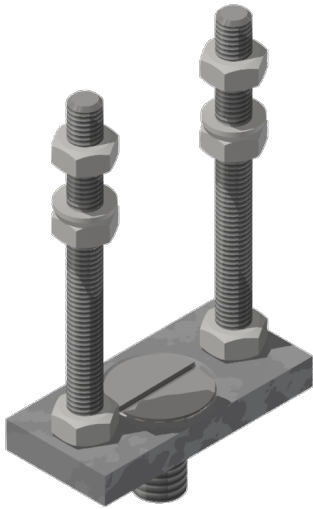

# Tube support double for curve bow

Item number E0452-01

## Dimensions

Ø1: mm

Ø2: mm

Ø: M8 mm

A: 45 mm

## Material and weight

Weight: 0.220 kg

Material: SST