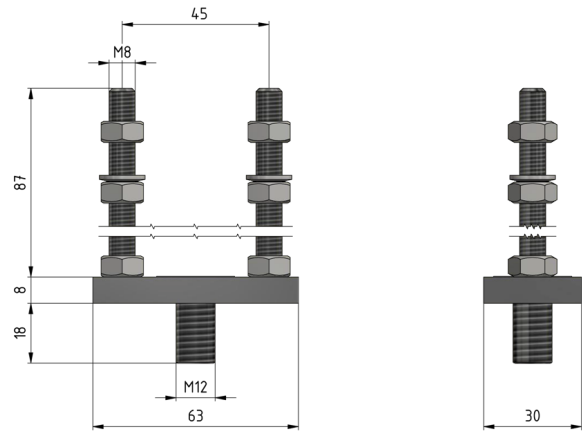

# Tube support double for curve bow

Item number E0452-01

## Dimensions

Ø1: mm

Ø2: mm

Ø: M8 mm

A: 45 mm

## Material and weight

Weight: 0.220 kg

Material: SST