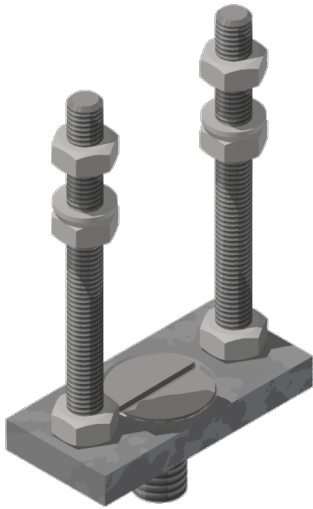

Tube support double for curve bow

Item number E0452-01

Dimensions

Ø1: mm

Ø2: mm

Ø: M8 mm

A: 45 mm

Material and weight

Weight: 0.220 kg

Material: SST