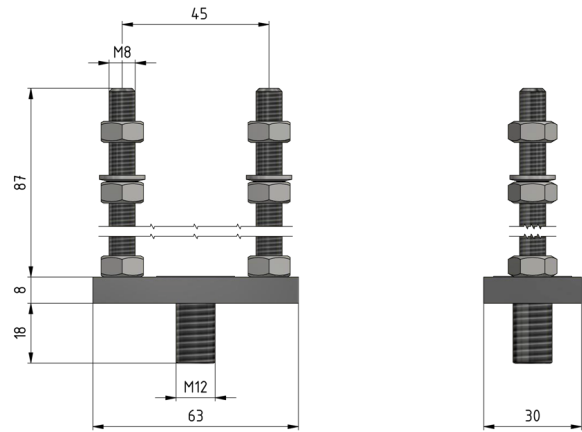

Tube support double for curve bow

Item number E0452-01

Dimensions

Ø1: mm

Ø2: mm

Ø: M8 mm

A: 45 mm

Material and weight

Weight: 0.220 kg

Material: SST