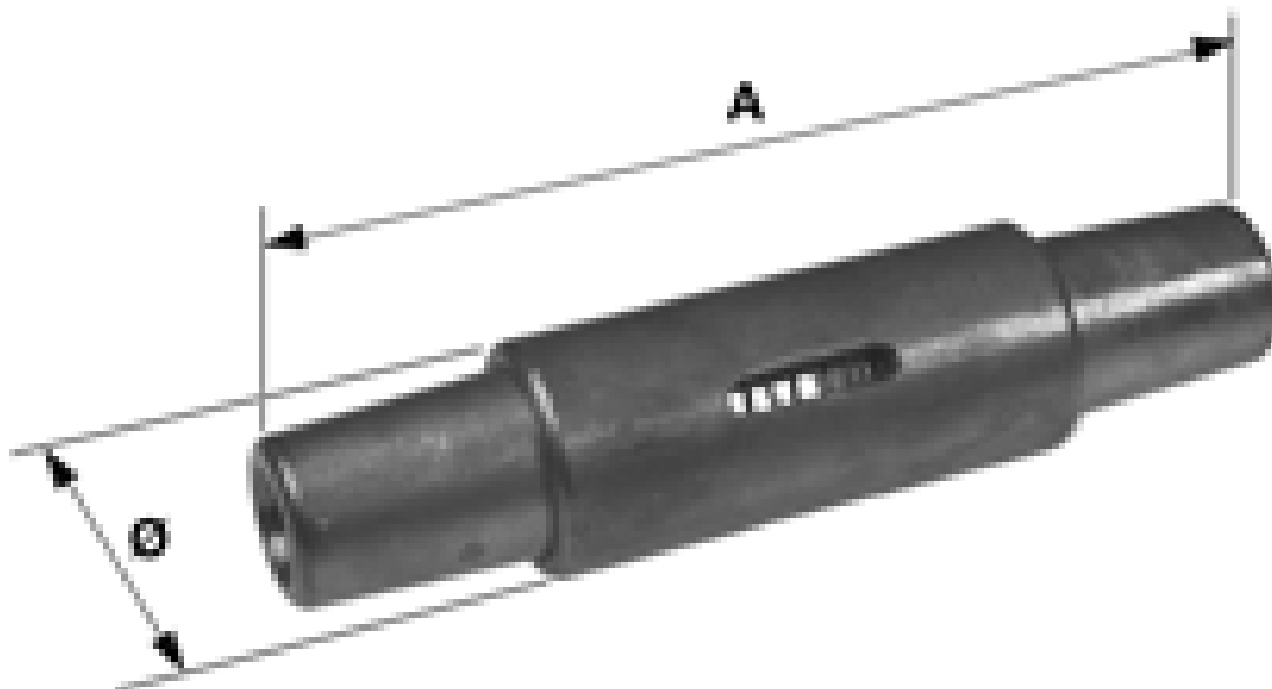

Coupling for cable 120 mm²

Item number E0637-18

Dimensions

A: 180 mm

Ø: 35 mm

Material and weight

Material: CuNiSi

Weight: 0.780 kg

Loads

Breaking load: 65 kN

Comments

- Please indicate when ordering cable section, cable diameter, make up and quantity of strands
- Additional types on request