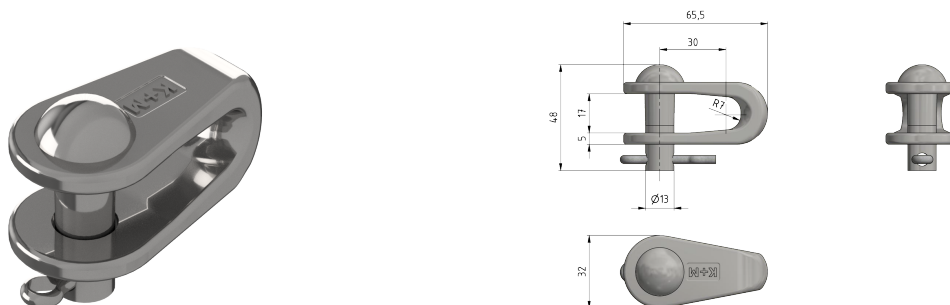

Shackle for KULOOP, with pin, SST

Item number E0928-02

Dimensions

Ø: 13 mm
B: 32 mm
C: 17 mm
E: 5 mm
F: 7 mm
A: 30 mm

Material and weight

Weight: 0.170 kg
Material: SST

Loads

Breaking load: 65 kN (pairing shackle - KULOOP)