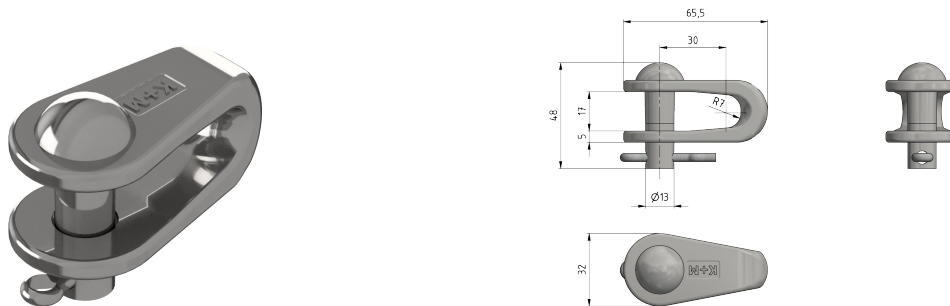

Shackle for KULOOP, with pin, SST

Item number E0928-02

Dimensions

Ø: 13 mm
B: 32 mm
C: 17 mm
E: 5 mm
F: 7 mm
A: 30 mm

Material and weight

Weight: 0.170 kg
Material: SST

Loads

Breaking load: 65 kN (pairing shackle - KULOOP)