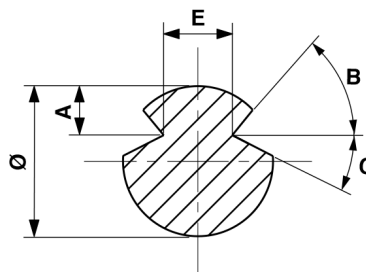

Grooved contact wire, 107 mm² on reel

Item number E1048-01

Dimensions

E: 5.6 mm
A: 4 mm
B: 51°
C: 27°
Ø: 12.25 mm

Material and weight

Weight: 0.934 kg/m

Material: E-Cu

Loads

Tensile strength: 340 N/mm²

Comments

- Additional mechanical and electrical data on request