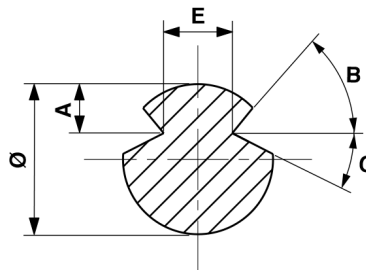

Grooved contact wire, 107 mm² on reel

Item number E1048-01

Dimensions

E: 5.6 mm
A: 4 mm
B: 51°
C: 27°
Ø: 12.25 mm

Material and weight

Weight: 0.934 kg/m

Material: E-Cu

Loads

Tensile strength: 340 N/mm²

Comments

- Additional mechanical and electrical data on request