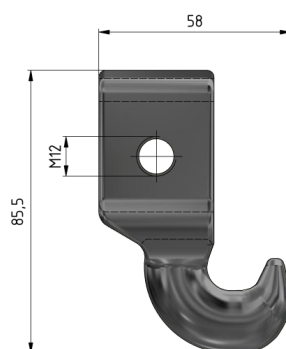

Hook plate

Item number E1112-02

Dimensions

A: 85.5 mm

Ø: M12

Material and weight

Material: GTW HDG

Weight: 0.265 kg

Comments

- Attachment to steel/steel-copper cables 26-50 mm²