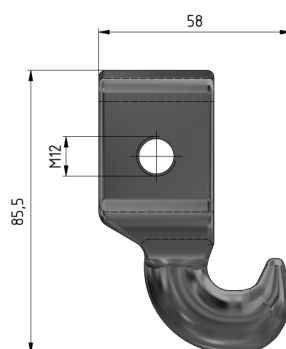

# Hook plate

Item number E1112-02

## Dimensions

A: 85.5 mm

Ø: M12

## Material and weight

Material: GTW HDG

Weight: 0.265 kg

## Comments

- Attachment to steel/steel-copper cables 26-50 mm<sup>2</sup>