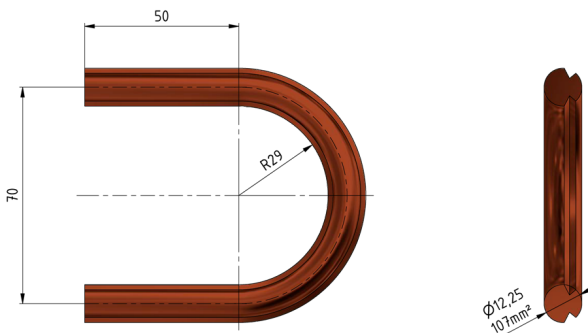

Distance bow 107 mm²

Item number E1262-01

Material and weight

Weight: 0.195 kg

Material: Cu

Comments

- For electrical connection Feeder line-feeder line