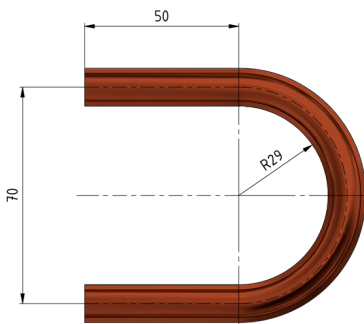

Distance bow 107 mm²

Item number E1262-01

Material and weight

Weight: 0.195 kg

Material: Cu

Comments

- For electrical connection Feeder line-feeder line