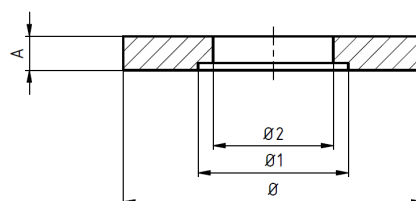

Insulating washer, M30 for pole with base plate

Item number E1343-01

Dimensions

A: 9 mm

Ø: 80 mm

Ø1: 40 mm

Ø2: 32 mm

Material and weight

Weight: 0.070 kg

Material: UP GM 202

Specification

Breakdown voltage: 19 kV/mm