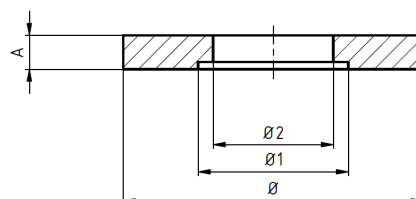

Insulating washer, M36 for pole with base plate

Item number E1343-02

Dimensions

A: 9 mm

Ø: 80 mm

Ø1: 46 mm

Ø2: 38 mm

Material and weight

Weight: 0.063 kg

Material: UP GM 202

Specification

Breakdown voltage: 19 kV/mm