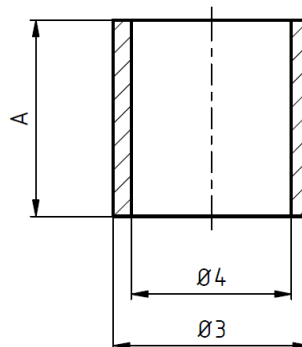

# Insulating sleeve, M30 for pole with base plate

Item number E1343-03

## Dimensions

A: 38 mm  
Ø3: 38 mm  
Ø4: 31 mm

## Specification

Breakdown voltage: 12 kV/mm (for all insulating sleeves)