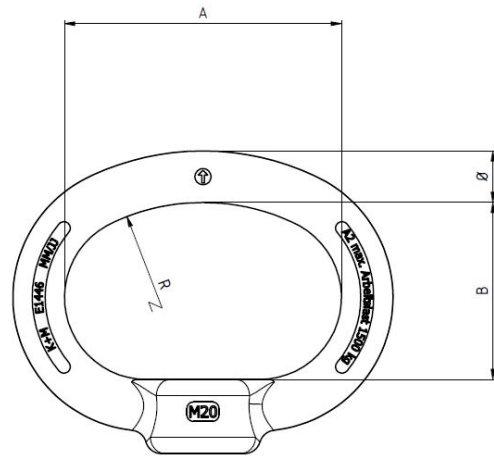

Removable eye, M20 SST

Item number E1446-02

Dimensions

R: 50 mm

A: 86 mm

Ø: 16 mm

Material and weight

Material: SST

Weight: 0.460 kg

Comments

Application for:

- Anchor bolts with removable eye
- Stand-off anchor