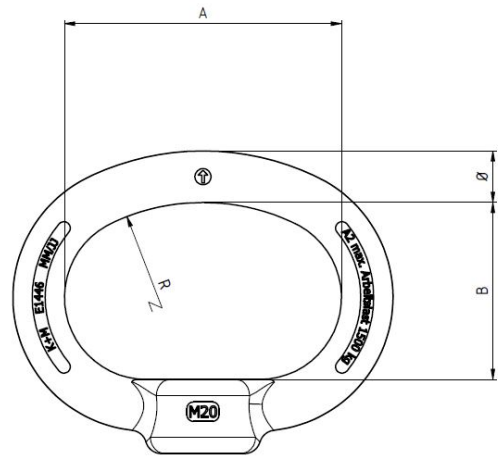

# Removable eye, M20 SST

Item number E1446-02

## Dimensions

R: 50 mm

A: 86 mm

Ø: 16 mm

## Material and weight

Material: SST

Weight: 0.460 kg