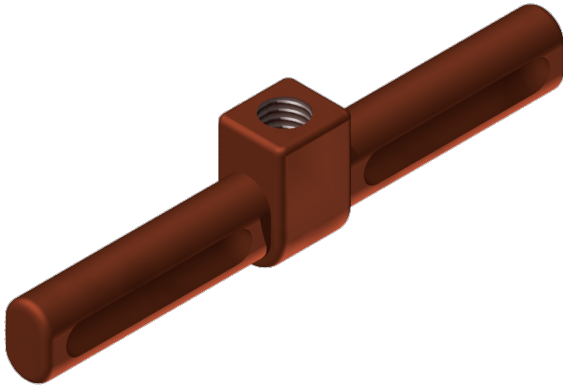

Tube connection piece with 0.5" attachment

Item number E1491-01

Material and weight

Material: Cu

Weight: 0.230 kg

Comments

- For tube connection (on both sides)
- Cu-tube must be pressed