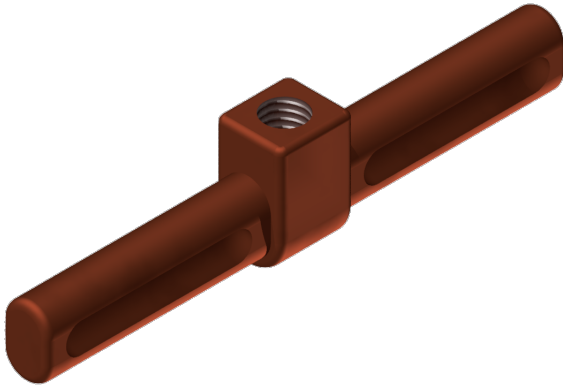

Tube connection piece with 0.5" attachment

Item number E1491-01

Material and weight

Material: Cu
Weight: 0.230 kg

Comments

- For tube connection (on both sides)
- Cu-tube must be pressed