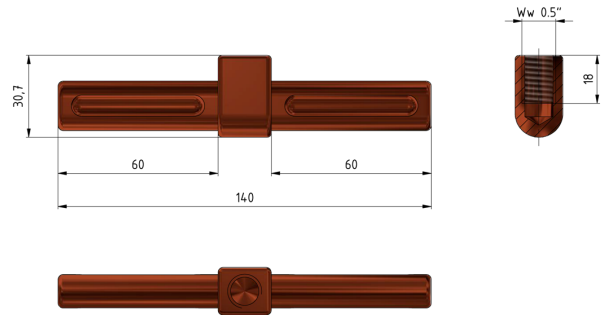

Tube connection piece with 0.5" attachment

Item number E1491-01

Material and weight

Material: Cu
Weight: 0.230 kg

Comments

- For tube connection (on both sides)
- Cu-tube must be pressed