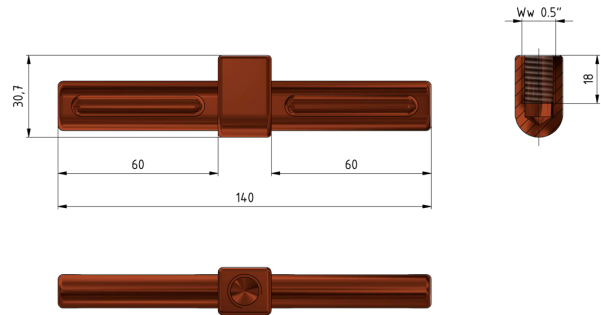

Tube connection piece with 0.5" attachment

Item number E1491-01

Material and weight

Material: Cu

Weight: 0.230 kg

Comments

- For tube connection (on both sides)
- Cu-tube must be pressed