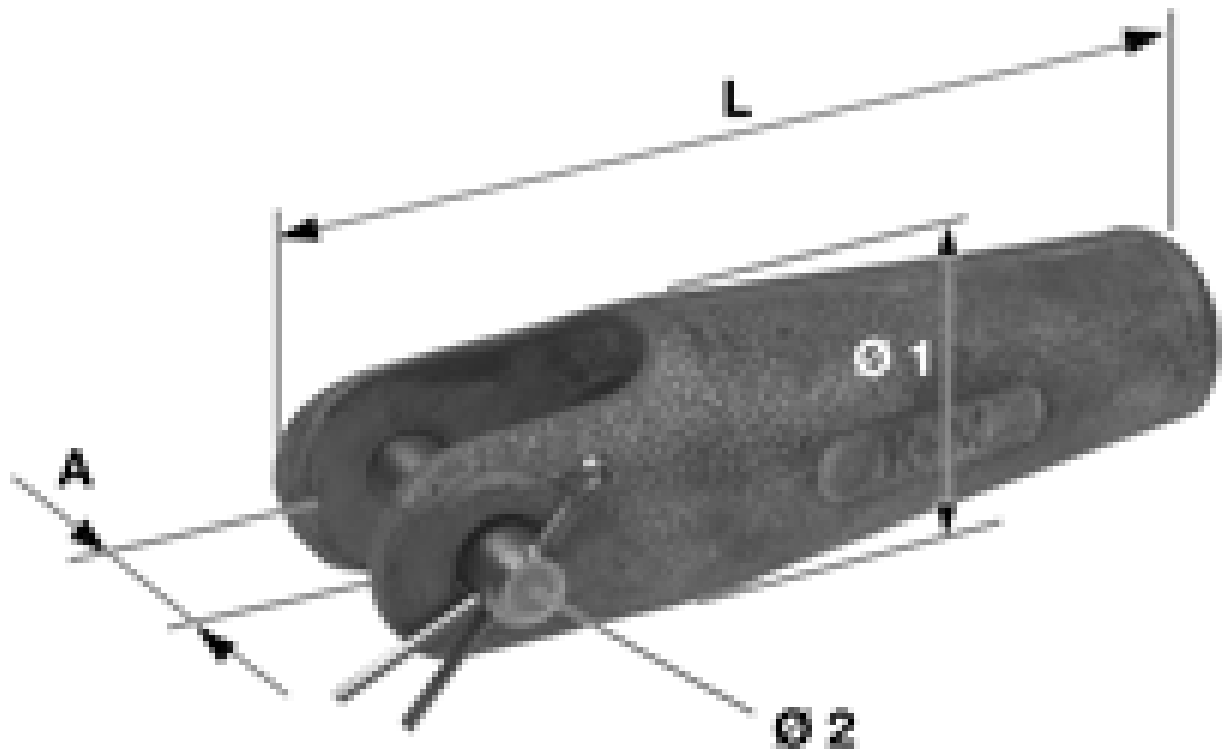

Terminal for synthetic rope, Parafil type A, $\varnothing = 11.0$ mm

Item number E1582-01

Dimensions

L: 100 mm
Ø1: 32 mm
A: 18 mm
Ø2: 9 mm

Material and weight

Weight: 0.125 kg
Material: Al/SST

Comments

- The dead end clamp is composed of: Terminal, cone, bolt and pin