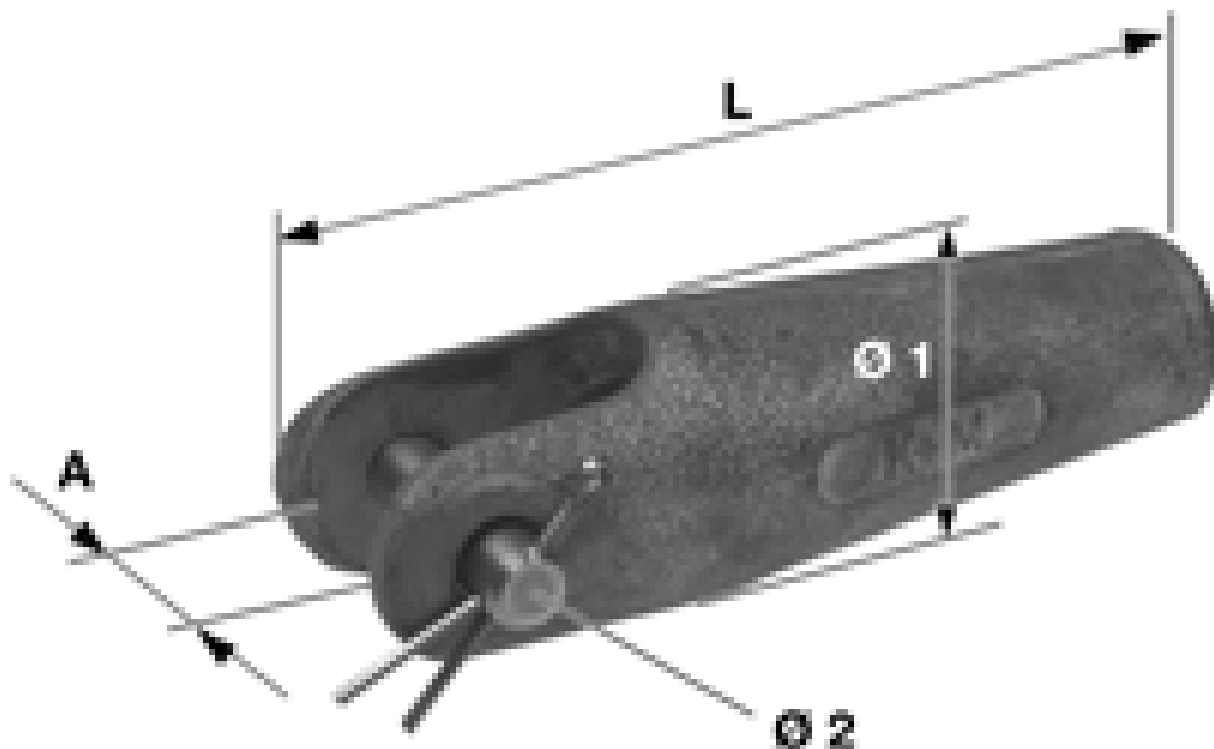

Terminal for synthetic rope, Parafil type A, $\varnothing = 11.0$ mm

Item number E1582-01

Dimensions

L: 100 mm
Ø1: 32 mm
A: 18 mm
Ø2: 9 mm

Material and weight

Weight: 0.125 kg
Material: Al/SST

Comments

- The dead end clamp is composed of: Terminal, cone, bolt and pin