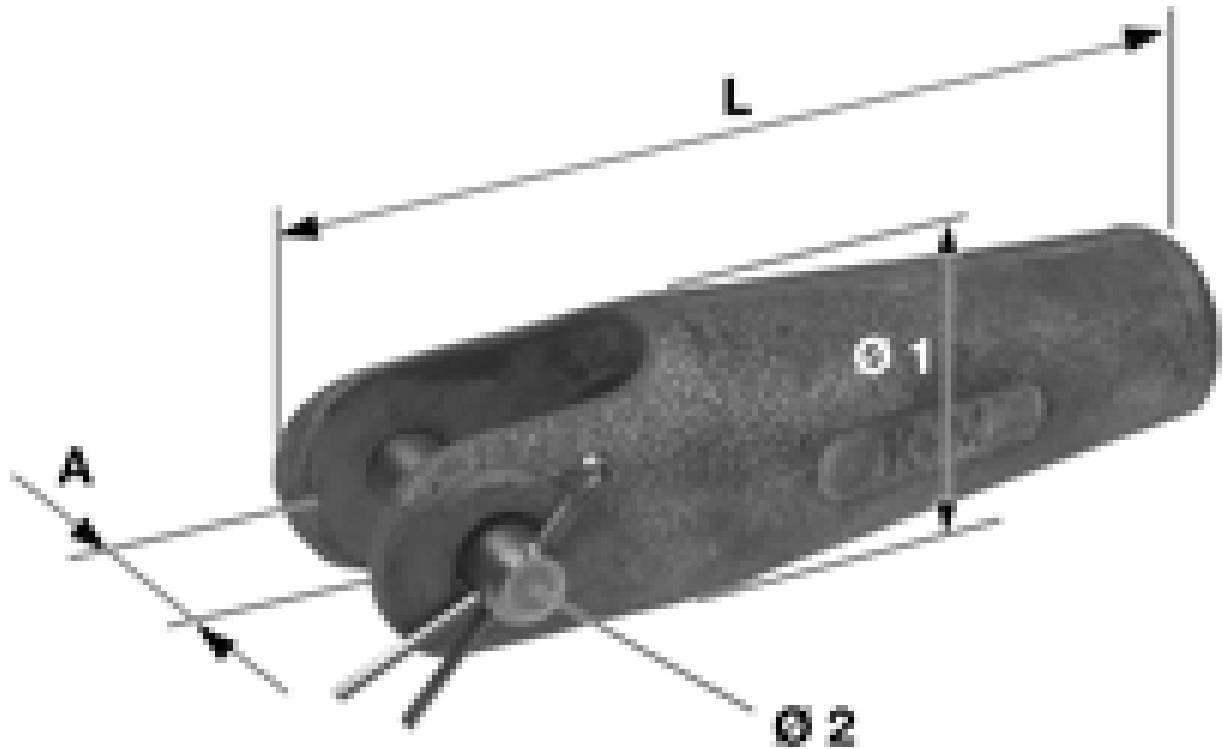

Terminal for synthetic rope, Parafil type A, $\varnothing = 11.0$ mm

Item number E1582-01

Dimensions

L: 100 mm
Ø1: 32 mm
A: 18 mm
Ø2: 9 mm

Material and weight

Weight: 0.125 kg

Material: Al/SST

Comments

- The dead end clamp is composed of: Terminal, cone, bolt and pin