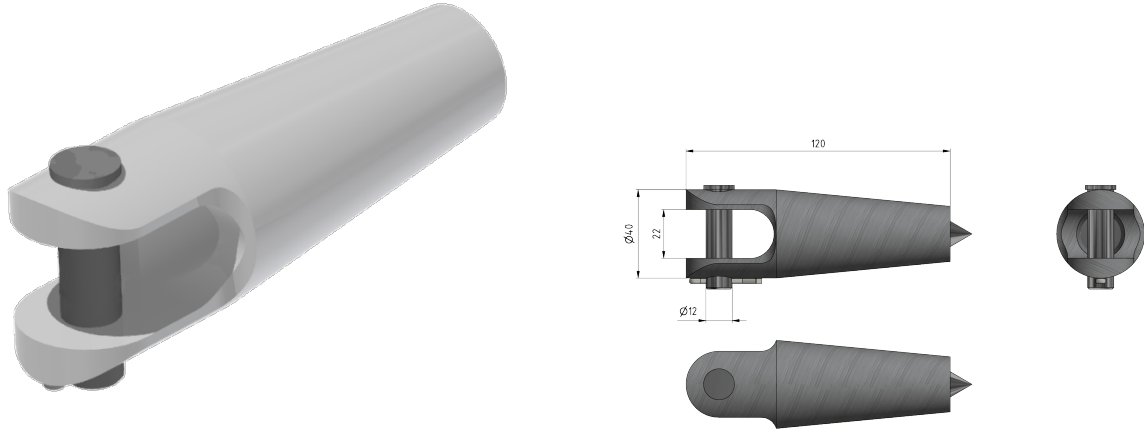

# Terminal for synthetic rope, Parafil type A, $\varnothing = 13.5$ mm

Item number E1583-01

## Dimensions

$\varnothing 1$ : 40 mm

$\varnothing 2$ : 12 mm

A: 22 mm

L: 120 mm

## Material and weight

Weight: 0.225 kg

Material: Al/SST

## Comments

- The dead end clamp is composed of: Terminal, cone, bolt and pin