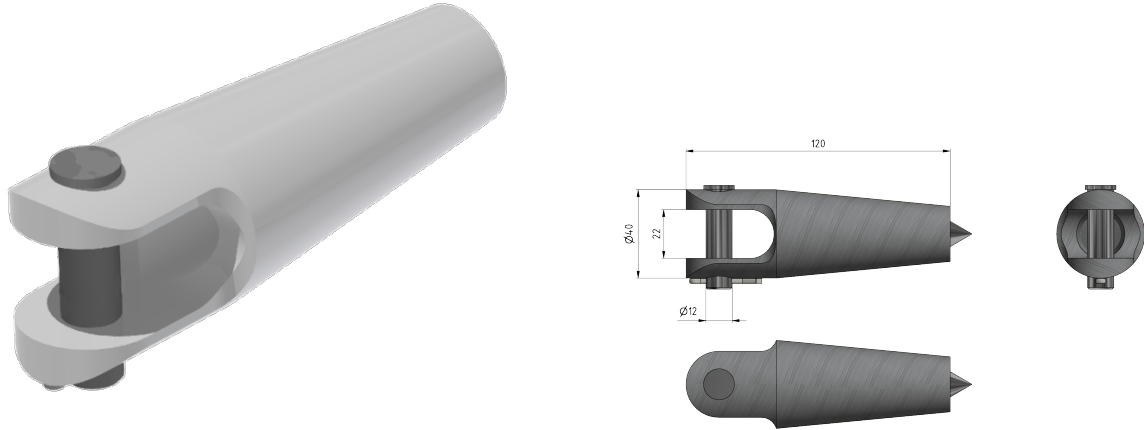

Terminal for synthetic rope, Parafil type A, $\varnothing = 13.5$ mm

Item number E1583-01

Dimensions

$\varnothing 1$: 40 mm
 $\varnothing 2$: 12 mm
A: 22 mm
L: 120 mm

Material and weight

Weight: 0.225 kg

Material: Al/SST

Comments

- The dead end clamp is composed of: Terminal, cone, bolt and pin