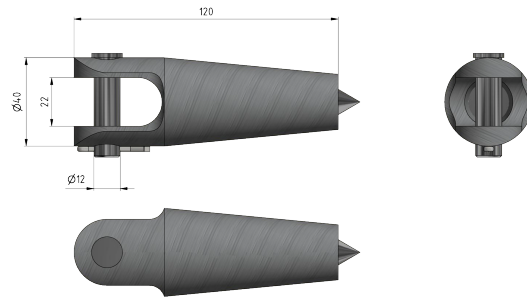

Terminal for synthetic rope, Parafil type A, $\varnothing = 13.5$ mm

Item number E1583-01

Dimensions

$\varnothing 1$: 40 mm

$\varnothing 2$: 12 mm

A: 22 mm

L: 120 mm

Material and weight

Weight: 0.225 kg

Material: Al/SST

Comments

- The dead end clamp is composed of: Terminal, cone, bolt and pin