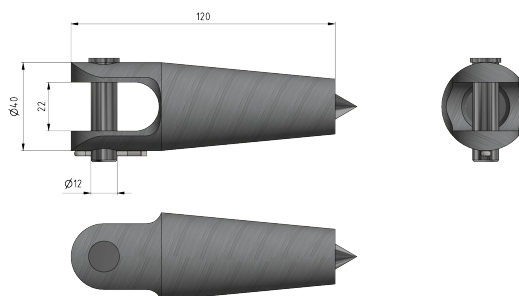

Terminal for synthetic rope, Parafil type A, Ø = 13.5 mm, black anodised

Item number E1583-02

Dimensions

Ø1: 40 mm
Ø2: 12 mm
A: 22 mm
L: 120 mm

Material and weight

Weight: 0.225 kg

Material: Al/SST

Comments

- The dead end clamp is composed of: Terminal, cone, bolt and pin