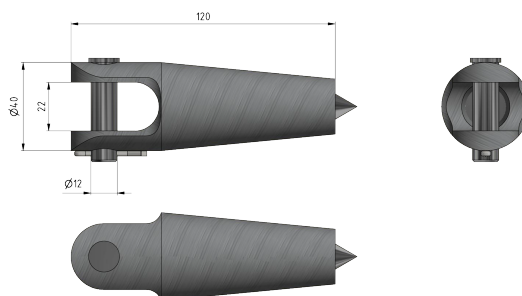

# Terminal for synthetic rope, Parafil type A, Ø = 13.5 mm, black anodised

Item number E1583-02

## Dimensions

Ø1: 40 mm

Ø2: 12 mm

A: 22 mm

L: 120 mm

## Material and weight

Weight: 0.225 kg

Material: Al/SST

## Comments

- The dead end clamp is composed of: Terminal, cone, bolt and pin