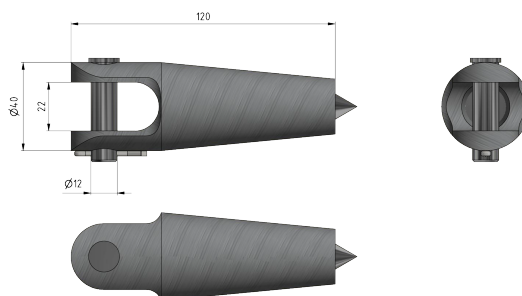

Terminal for synthetic rope, Parafil type A, $\varnothing = 13.5$ mm, black anodised

Item number E1583-02

Dimensions

$\varnothing 1$: 40 mm

$\varnothing 2$: 12 mm

A: 22 mm

L: 120 mm

Material and weight

Weight: 0.225 kg

Material: Al/SST

Comments

- The dead end clamp is composed of: Terminal, cone, bolt and pin