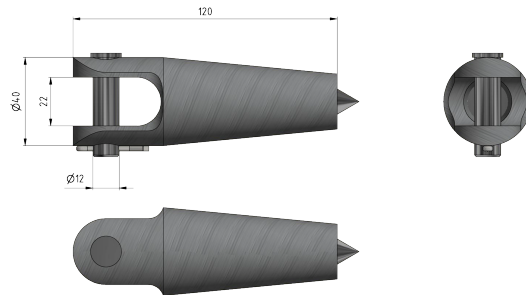

Terminal for synthetic rope, Parafil type A, Ø = 13.5 mm, black anodised

Item number E1583-02

Dimensions

Ø1: 40 mm
Ø2: 12 mm
A: 22 mm
L: 120 mm

Material and weight

Weight: 0.225 kg

Material: Al/SST

Comments

- The dead end clamp is composed of: Terminal, cone, bolt and pin