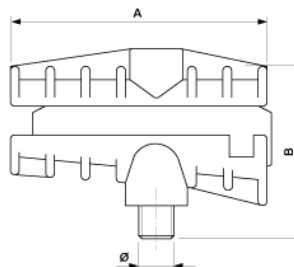

Suspension clamp 5/8" for synthetic rope $\varnothing = 11.0$ mm

Item number E1584-01

Dimensions

A: 115 mm

B: 92 mm

\varnothing : 5/8"

Material and weight

Material: Al

Weight: 0.275 kg

Comments

- Attachment to synthetic ropes $\varnothing = 11.0$ mm