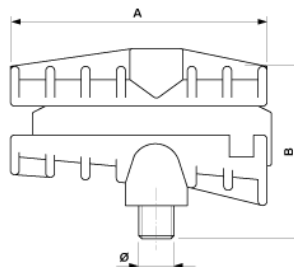

Suspension clamp 5/8" for synthetic rope $\varnothing = 13.5$ mm

Item number E1584-02

Dimensions

A: 115 mm

B: 92 mm

\varnothing : 5/8"

Material and weight

Material: Al

Weight: 0.275 kg

Comments

- Attachment to synthetic ropes $\varnothing = 13.5$ mm