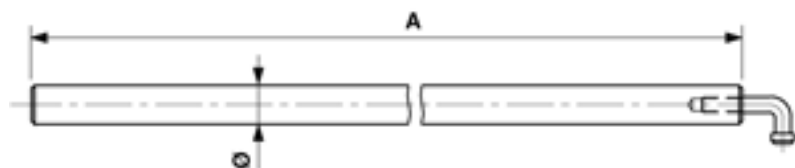

# Switch bar for knife-blade

Item number E2210-01

## Dimensions

A: 665 mm

Ø: 25 mm

## Material and weight

Weight: 0.540 kg

Material: SST/synth.