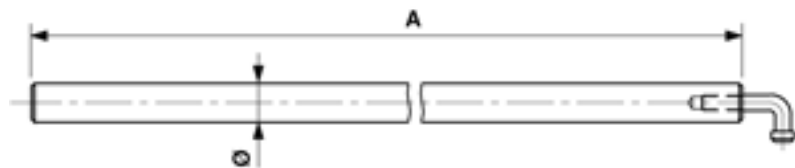

# Switch bar for knife-blade

Item number E2210-01

## Dimensions

A: 665 mm

Ø: 25 mm

## Material and weight

Weight: 0.540 kg

Material: SST/synth.