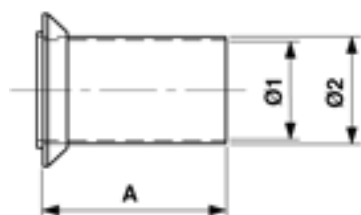

# Connection piece complete, $\varnothing = 38/42 \times 80$ mm, for knife-blade disconnect switches at top

Item number E2560-01

## Dimensions

A: 80 mm  
 $\varnothing 1$ : 38 mm  
 $\varnothing 2$ : 42 mm