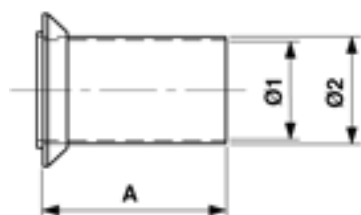

Connection piece complete, $\emptyset = 38/42 \times 80$ mm, for knife-blade disconnect switches at top

Item number E2560-01

Dimensions

A: 80 mm
 $\emptyset 1$: 38 mm
 $\emptyset 2$: 42 mm

Material and weight

Material: GRP
Weight: 0.070 kg

Comments

- For connection of the conduits to the box