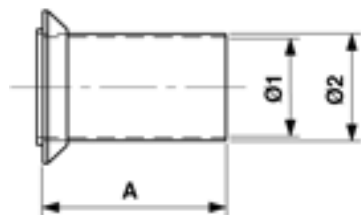

Connection piece complete, $\varnothing = 38/42 \times 80$ mm, for knife-blade disconnect switches at top

Item number E2560-01

Dimensions

A: 80 mm
 $\varnothing 1$: 38 mm
 $\varnothing 2$: 42 mm

Material and weight

Material: GRP
Weight: 0.070 kg

Comments

- For connection of the conduits to the box