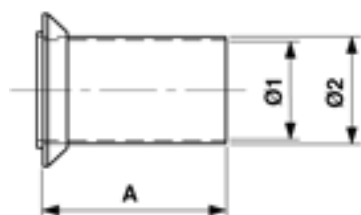

# Connection piece complete, $\varnothing = 66/70 \times 120$ mm, for knife-blade disconnect switches at the bottom

Item number E2561-01

## Dimensions

Ø1: 66 mm

Ø2: 70 mm

A: 120 mm