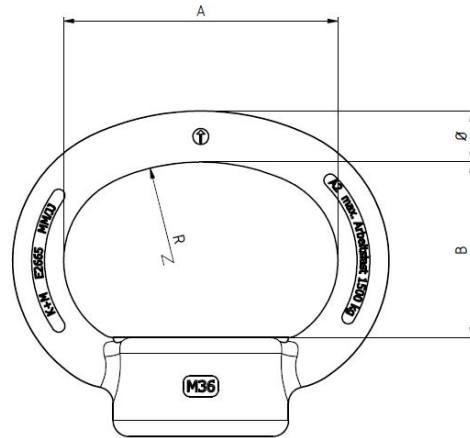

Removable eye nut, M36 SST

Item number E2665-01

Dimensions

A: 80 mm

Ø: 16 mm

R: 45 mm

Material and weight

Material: SST

Weight: 0.715 kg

Comments

Application for:

- Anchor bolts with removable eye
- Stand-off anchor