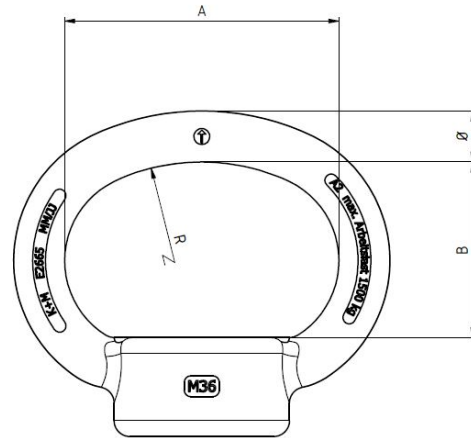

Removable eye nut, M36 SST

Item number E2665-01

Dimensions

A: 80 mm

Ø: 16 mm

R: 45 mm

Material and weight

Material: SST

Weight: 0.715 kg

Comments

Application for:

- Anchor bolts with removable eye
- Stand-off anchor