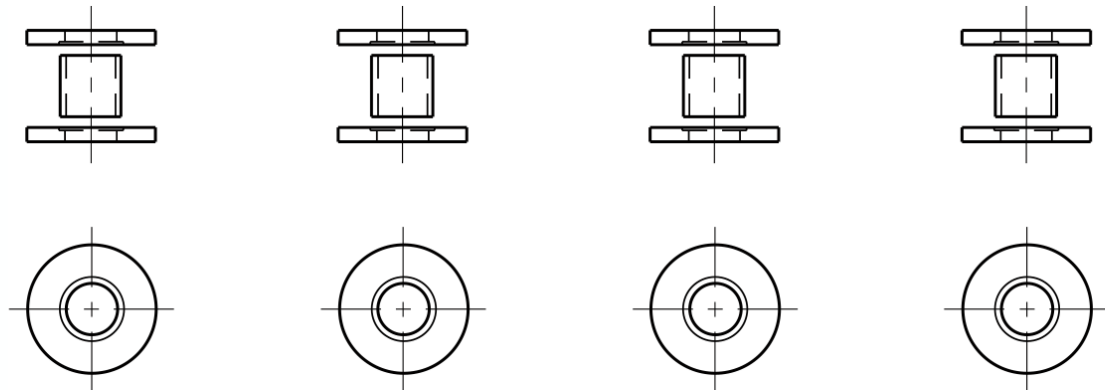

# Pole insulation for wide flange poles with base plate, for 4 foundation bolts M30

Item number 100137

## Specification

Breakdown voltage: Insulating washers 19 kV/mm

Breakdown voltage: Insulating sleeves 12 kV/mm