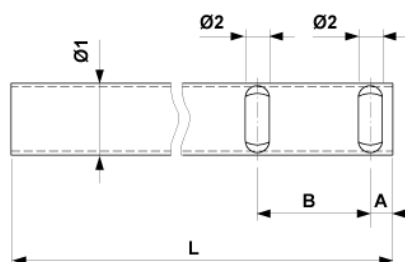

Pipe $\varnothing = 38$ mm for drop bracket clamp movable $\pm 15^\circ$, L = 220 mm

Item number E3314-04

Dimensions

B: 60 mm
A: 12 mm
 $\varnothing 1$: 38 mm
L: 220 mm
 $\varnothing 2$: 12.8 mm

Material and weight

Weight: 0.500 kg
Material: SST

Comments

- Other lengths on request