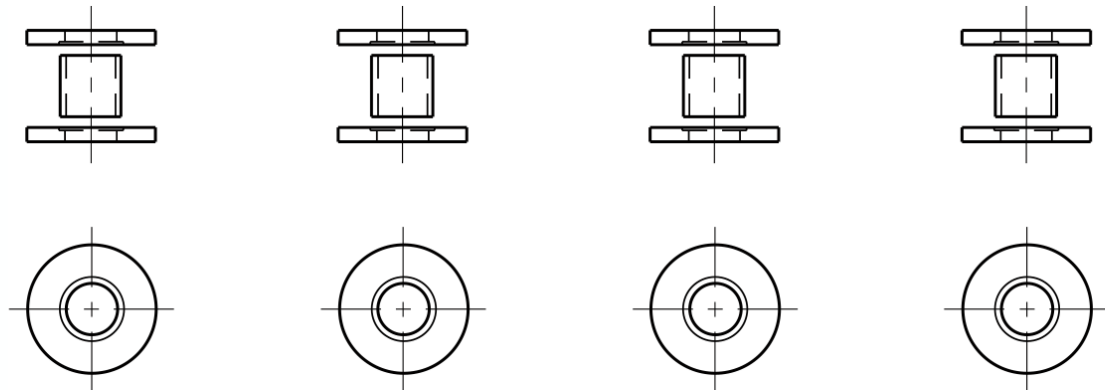

# Pole insulation for wide flange poles with base plate, for 4 foundation bolts M36

Item number 100138

## Specification

Breakdown voltage: Insulating washers 19 kV/mm

Breakdown voltage: Insulating sleeves 12 kV/mm