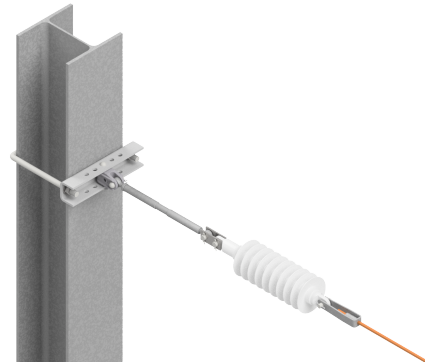

Fixed termination for contact wire 120 mm²

Item number 823001

Material and weight

Fittings: cast aluminium

Connectors: stainless steel

Forked collar socket: stainless steel

Mast bracket: hot-dip galvanised steel

Insulator: GFRP/silicone

Specifications

Mast type: HEB260

Insulator creepage distance = 1241 mm

Contact wire = copper 120 mm²

Highest continuous voltage = 27.5 kV AC

Comments

Other pole sizes on request