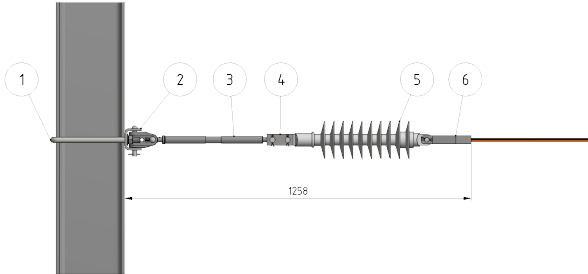

Fixed termination for contact wire 120 mm²

Item number 823001

Material and weight

Fittings: cast aluminium

Connectors: stainless steel

Forked collar socket: stainless steel

Mast bracket: hot-dip galvanised steel

Insulator: GFRP/silicone

Specifications

Mast type: HEB260

Insulator creepage distance = 1241 mm

Contact wire = copper 120 mm²

Highest continuous voltage = 27.5 kV AC

Comments

Other pole sizes on request