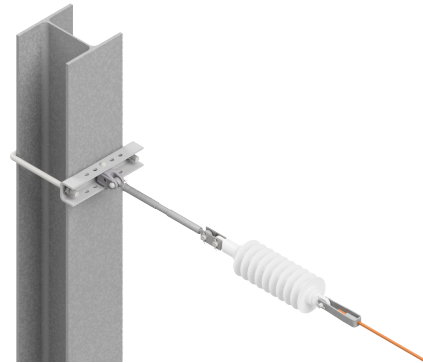

Fixed termination for contact wire 120 mm²

Item number 823001

Material and weight

Fittings: cast aluminium

Connectors: stainless steel

Forked collar socket: stainless steel

Mast bracket: hot-dip galvanised steel

Insulator: GFRP/silicone

Specifications

Mast type: HEB260

Insulator creepage distance = 1241 mm

Contact wire = copper 120 mm²

Highest continuous voltage = 27.5 kV AC

Comments

Other pole sizes on request