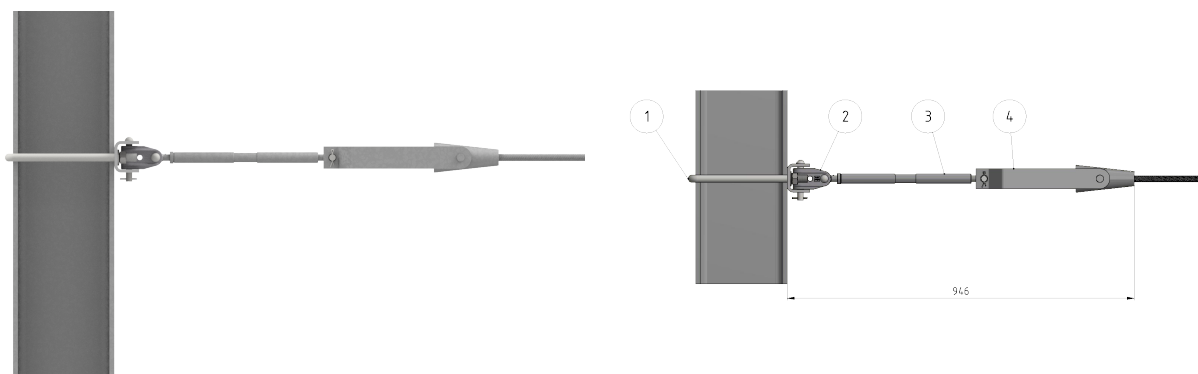

Fixed termination for earthing wire 180 mm², aluminium

Item number 823002

Material and weight

Fittings: cast aluminium

Connectors: stainless steel

Mast bracket: hot-dip galvanised steel

Specifications

Mast type: HEB260

Earthing wire = aluminium 180 mm²

Comments

Other pole sizes on request