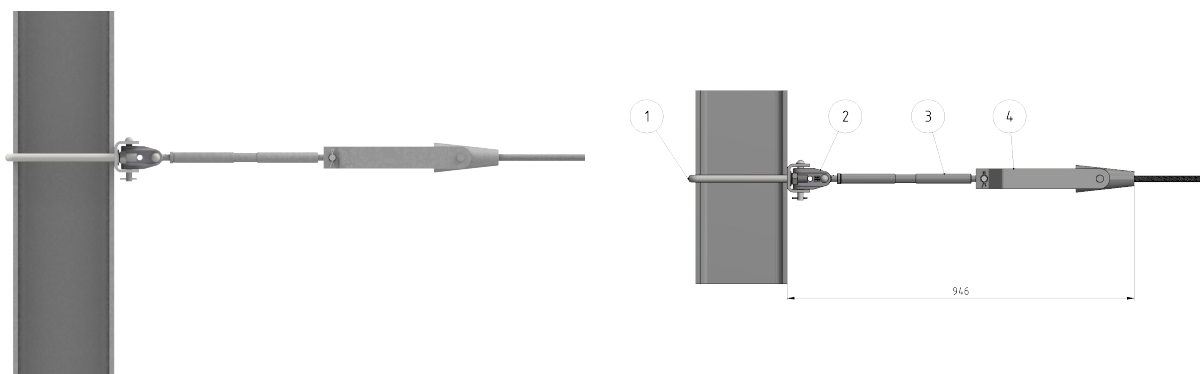

# Fixed termination for earthing wire 180 mm<sup>2</sup>, aluminium

Item number 823002

## Material and weight

Fittings: cast aluminium

Connectors: stainless steel

Mast bracket: hot-dip galvanised steel

## Specifications

Mast type: HEB260

Earthing wire = aluminium 180 mm<sup>2</sup>

## Comments

Other pole sizes on request