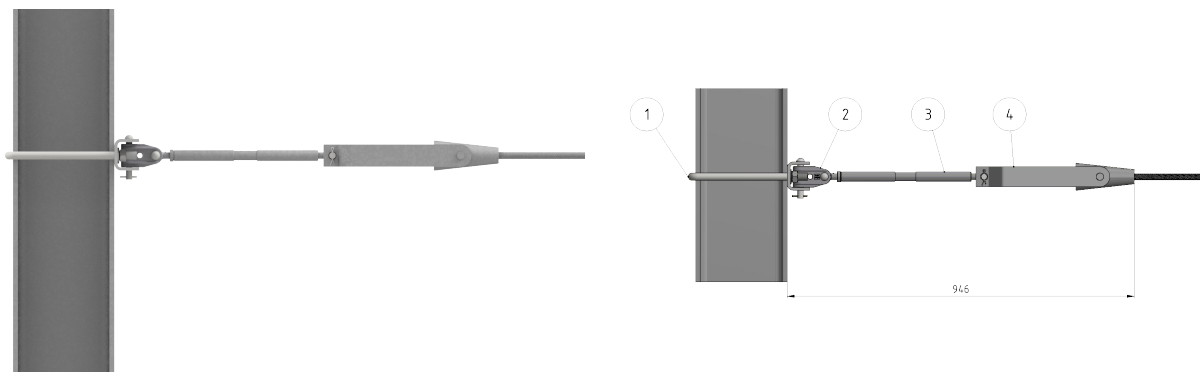

# Fixed termination for earthing wire 180 mm<sup>2</sup>, aluminium

Item number 823002

## Material and weight

Fittings: cast aluminium

Connectors: stainless steel

Mast bracket: hot-dip galvanised steel

## Specifications

Mast type: HEB260

Earthing wire = aluminium 180 mm<sup>2</sup>

## Comments

Other pole sizes on request