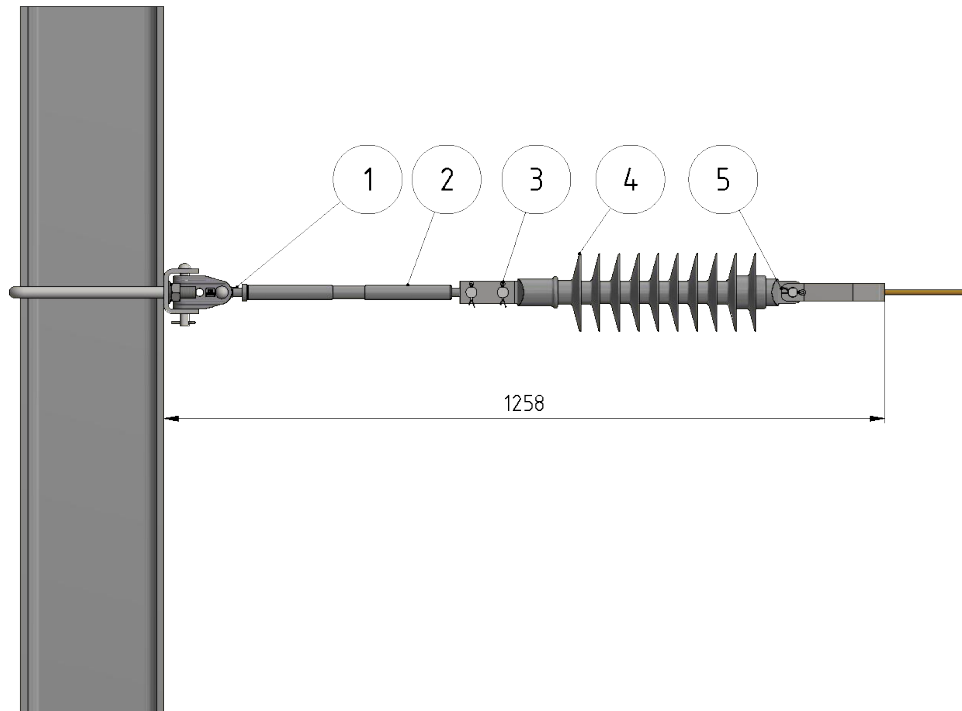

Fixed termination for messenger wire 70 mm²

Item number 823004

Material and weight

Fittings: cast aluminium
Connectors: stainless steel
Forked collar socket: stainless steel
Mast bracket: hot-dip galvanised steel
Insulator: GFRP/silicone

Specifications

Mast type: HEB260

Insulator creepage distance = 1241 mm

Messenger wire = bronze 70 mm²

Highest continuous voltage = 27.5 kV AC

Comments

Other pole sizes on request