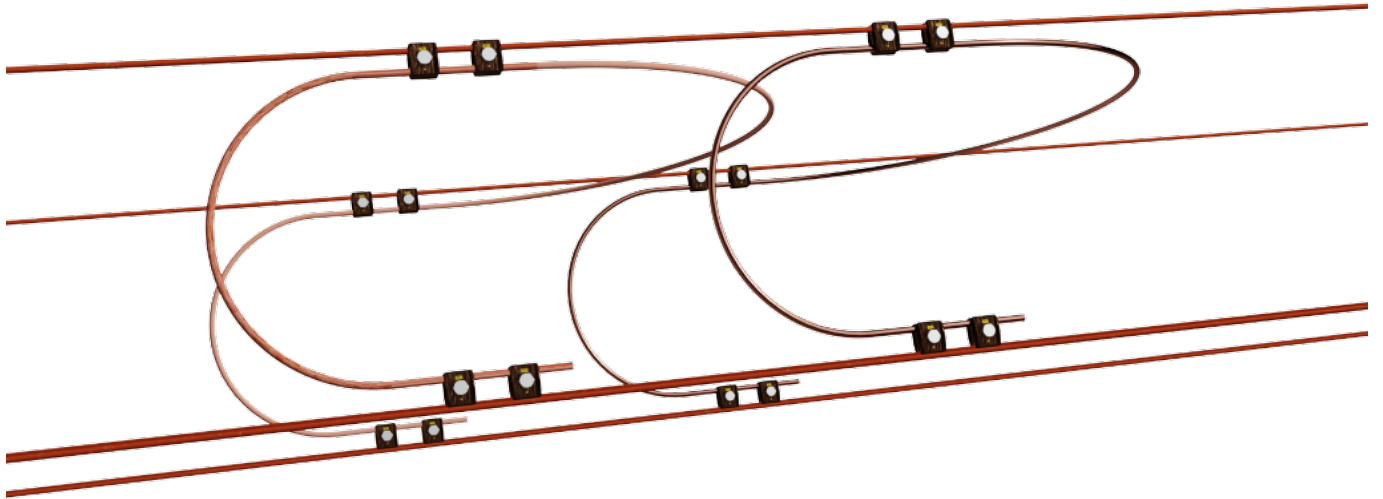

# Electrical connection 95 mm<sup>2</sup> double

Item number 823008

## Material and weight

Fittings: bronze  
Connectors: stainless steel

## Specification

Messenger wire = bronze 70 mm<sup>2</sup>  
Contact wire = copper 120 mm<sup>2</sup>  
Connection cable cross-section = 95 mm<sup>2</sup>