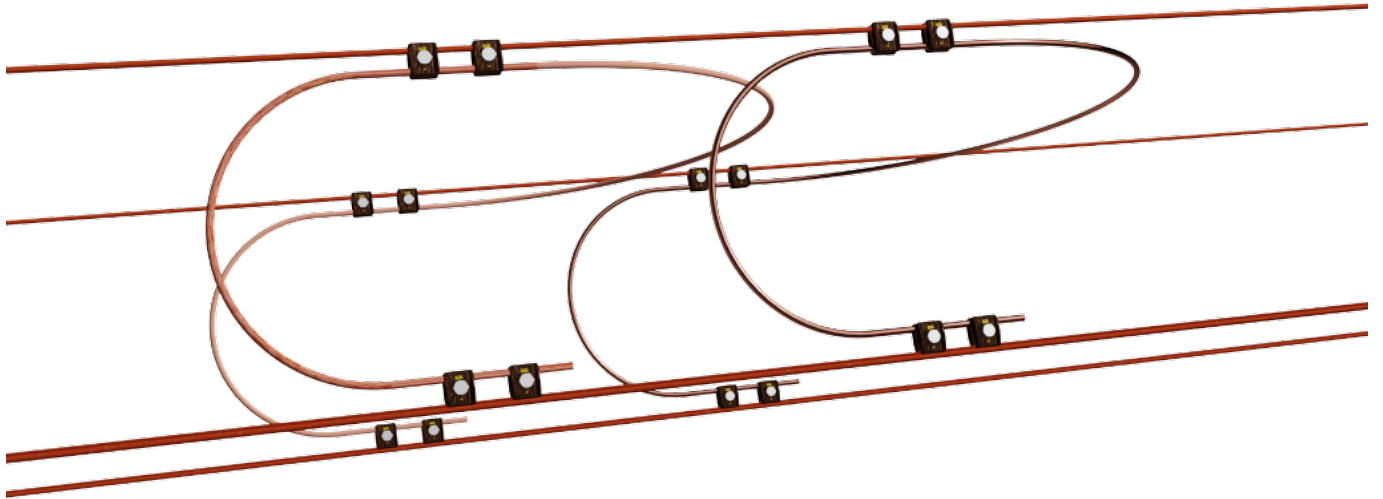

Electrical connection 95 mm² double

Item number 823008

Material and weight

Fittings: bronze
Connectors: stainless steel

Specification

Messenger wire = bronze 70 mm²
Contact wire = copper 120 mm²
Connection cable cross-section = 95 mm²