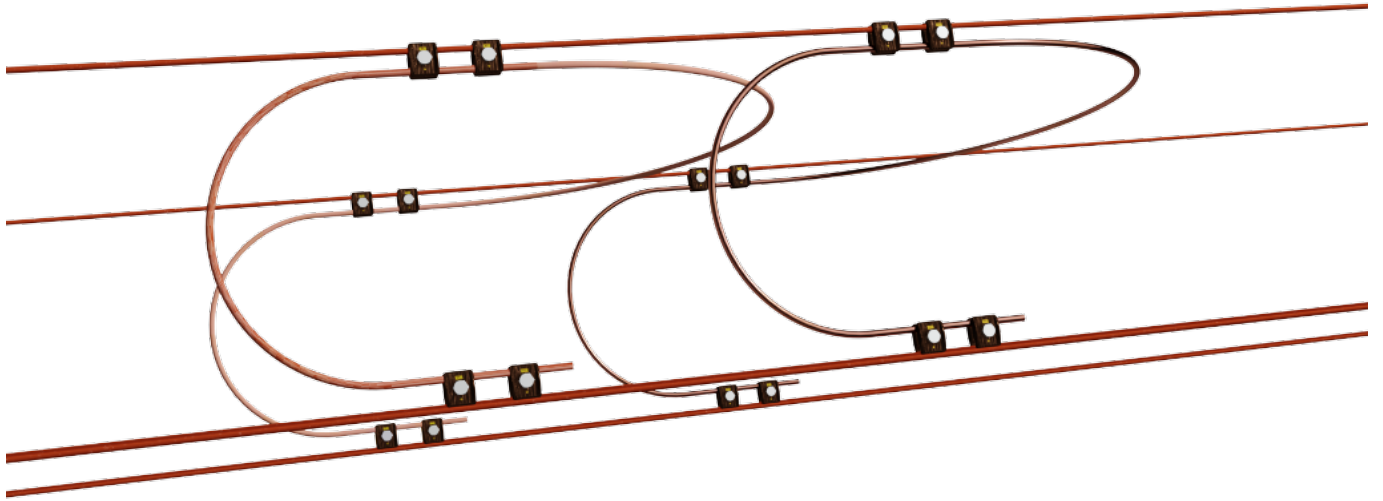

Electrical connection 95 mm² double

Item number 823008

Material and weight

Fittings: bronze
Connectors: stainless steel

Specification

Messenger wire = bronze 70 mm²
Contact wire = copper 120 mm²
Connection cable cross-section = 95 mm²