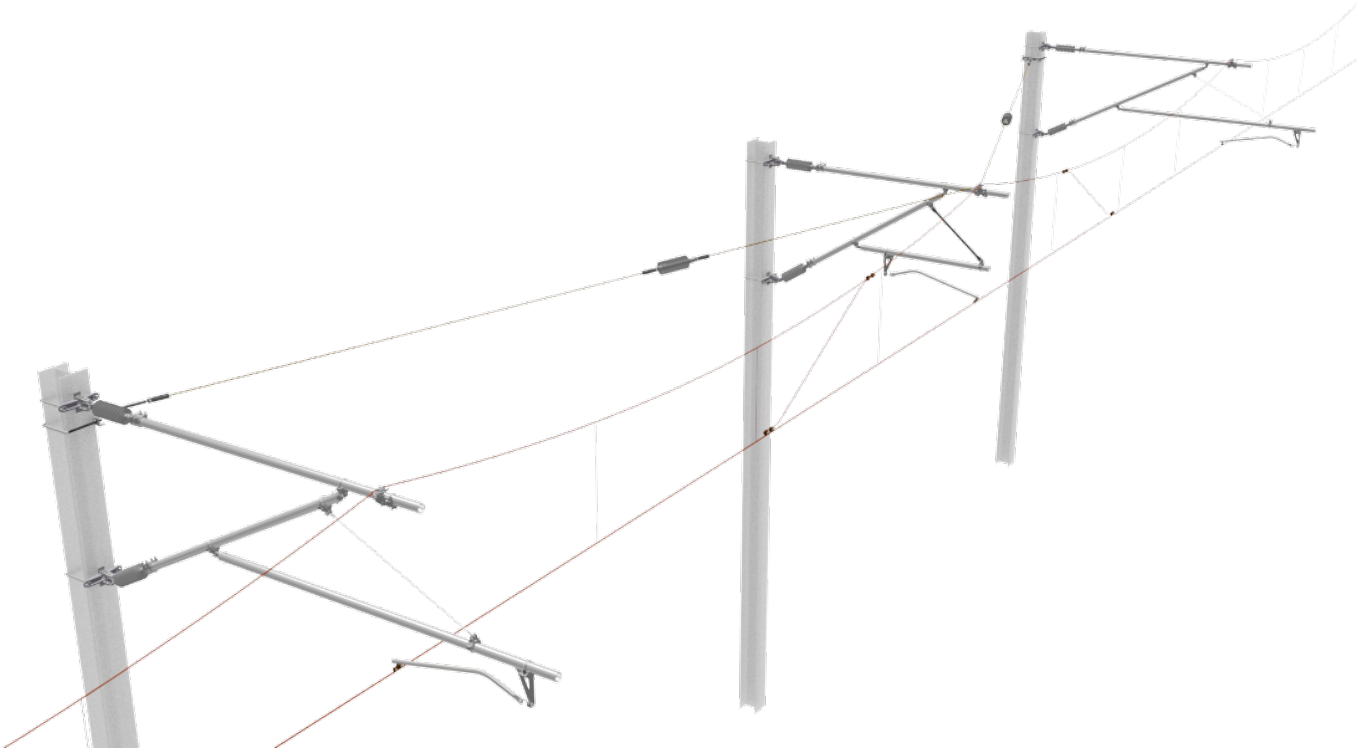

Fixed point for cantilever pipe: 70 mm

Item number 823009

Material and weight

Fittings: cast aluminium

Connectors: stainless steel

Mast bracket: Hot-dip galvanised steel

Insulators: GFRP/silicone

Specifications

Mast type: HEB260

Insulator creepage distance = 1241 mm

Messenger wire = bronze 70 mm²

Contact wire = copper 120 mm²

Highest continuous voltage = 27.5 kV AC

Comments

Other pole sizes on request