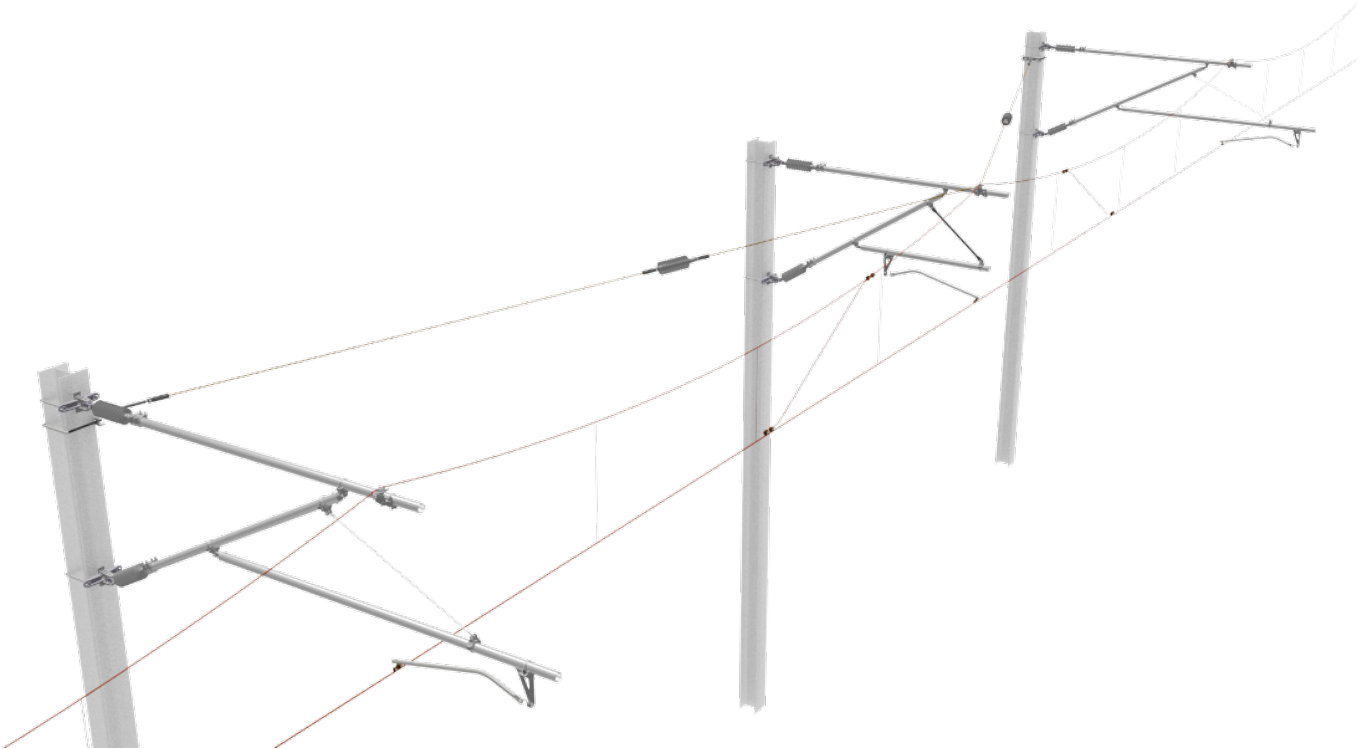

# Fixed point for cantilever pipe: 70 mm

Item number 823009

## Material and weight

Fittings: cast aluminium

Connectors: stainless steel

Mast bracket: Hot-dip galvanised steel

Insulators: GFRP/silicone

## Specifications

Mast type: HEB260

Insulator creepage distance = 1241 mm

Messenger wire = bronze 70 mm<sup>2</sup>

Contact wire = copper 120 mm<sup>2</sup>

Highest continuous voltage = 27.5 kV AC

## Comments

Other pole sizes on request