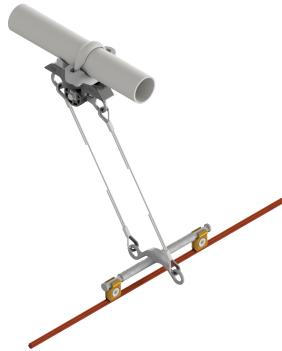

# Contact wire suspension ETB with line insulator KUSYS, in tangent to pipe G2" 0-2.5° pendulum

Item number 103315

## Specifications

Operating voltage: max. 1500 V DC

## Comments

- Line insulator GRP/SST/Al

- Accessories SST  
- Contact wire clamps CuAl