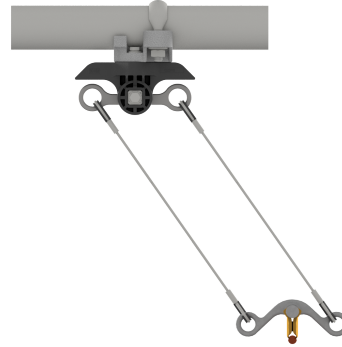

# Contact wire suspension ETB with line insulator KUSYS, in tangent to pipe G2" 0-2.5° pendulum

Item number 103315

## Specifications

Operating voltage: max. 1500 V DC

## Comments

- Line insulator GRP/SST/Al

- Accessories SST  
- Contact wire clamps CuAl