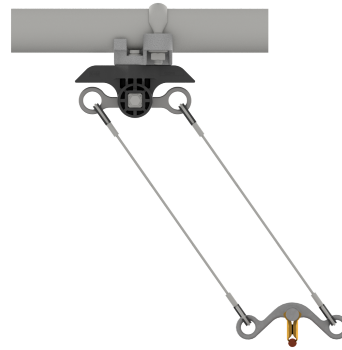

Contact wire suspension ETB with line insulator KUSYS, in tangent to pipe G2" 0-2.5° pendulum

Item number 103315

Specifications

Operating voltage: max. 1500 V DC

Comments

- Line insulator GRP/SST/Al

- Accessories SST
- Contact wire clamps CuAl