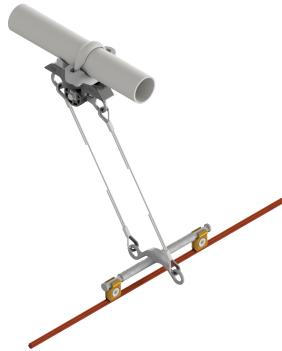

Contact wire suspension ETB with line insulator KUSYS, in tangent to pipe G2" 0-2.5° pendulum

Item number 103315

Specifications

Operating voltage: max. 1500 V DC

Comments

- Line insulator GRP/SST/Al

- Accessories SST
- Contact wire clamps CuAl