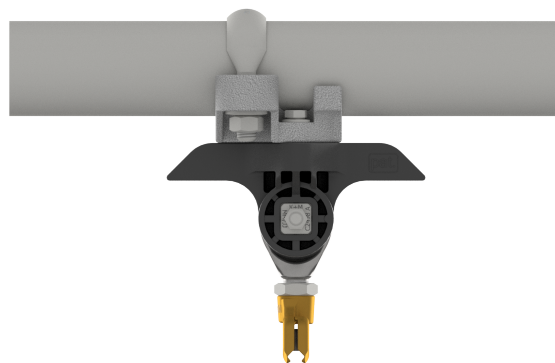

# Contact wire suspension ETB with line insulator KUSYS, to top pipe G2", rigid 0-4° with contact wire clamp M16

Item number 103424

## Specifications

Operating voltage: max. 1500 V DC

## Comments

- Line insulator GRP/SST/Al

- Accessories SST
- Contact wire clamp CuAl
- Clamp short STL HGD