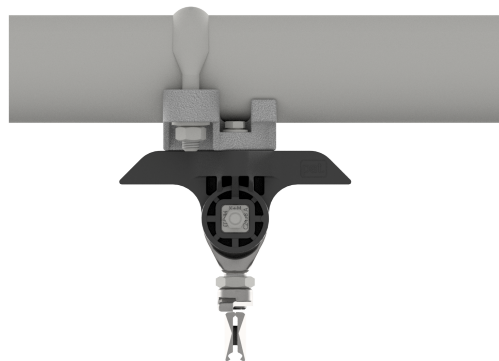

# Contact wire suspension ETB with line insulator KUSYS, to top pipe G2.5", rigid 1-2.5° with contact wire clamp short M16

Item number 103356

## Specifications

Operating voltage: max. 1500 V DC

## Comments

- Line insulator GRP/SST/Al

- Accessories SST
- Contact wire clamp CuAl
- Clamp short STL HGD