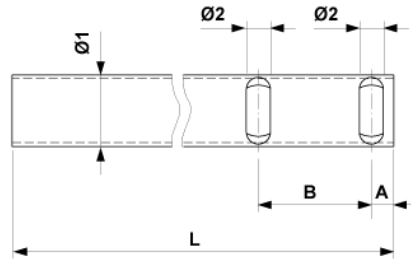

Pipe $\varnothing = 38$ mm for drop bracket clamp movable $\pm 45^\circ$

Item number E3475

Dimensions

B: 60 mm
A: 12 mm
 $\varnothing 1$: 38 mm
 $\varnothing 2$: 12.8 mm

L=190 mm (E3475-01)
L=335 mm (E3475-02)
L=520 mm (E3475-03)
L=220 mm (E3475-04)

L=230 mm (E3475-05)
L=380 mm (E3475-06)
L=365 mm (E3475-07)
L=290 mm (E3475-08)
L=620 mm (E3475-09)

Material and weight

Material: SST

Comments

- Other lengths on request