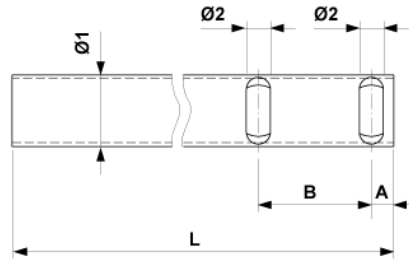

Pipe $\varnothing = 38$ mm for drop bracket clamp movable $\pm 45^\circ$

Item number E3475

Dimensions

B: 60 mm
A: 12 mm
 $\varnothing 1$: 38 mm
 $\varnothing 2$: 12.8 mm

L=190 mm (E3475-01)
L=335 mm (E3475-02)
L=520 mm (E3475-03)
L=220 mm (E3475-04)

L=230 mm (E3475-05)
L=380 mm (E3475-06)
L=365 mm (E3475-07)
L=290 mm (E3475-08)
L=620 mm (E3475-09)

Material and weight

Material: SST

Comments

- Other lengths on request