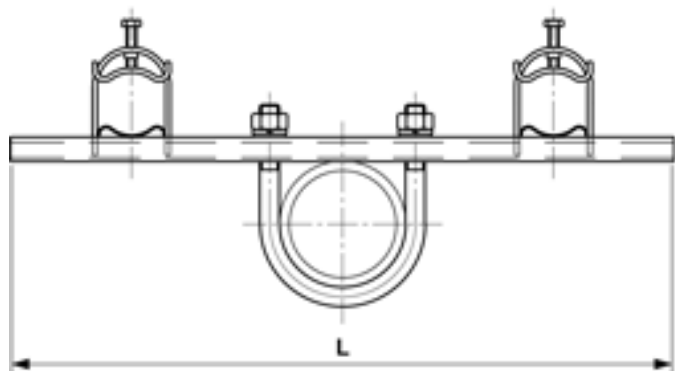

Cable fixing brackets to pipe, G2" for 2 KRH conduit M40

Item number 101385

Dimensions

L: 410 mm