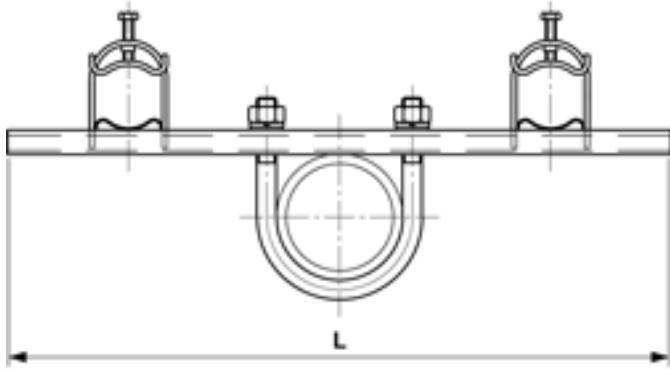

# Cable fixing brackets to pipe, G2" for 2 KRH conduit M40

Item number 101385

## Dimensions

L: 410 mm