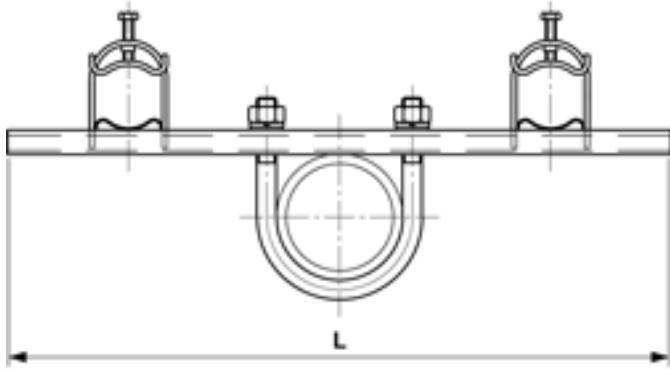

Cable fixing brackets to pipe, G2.5" for 2 KRH conduit M40

Item number 101388

Dimensions

L: 410 mm