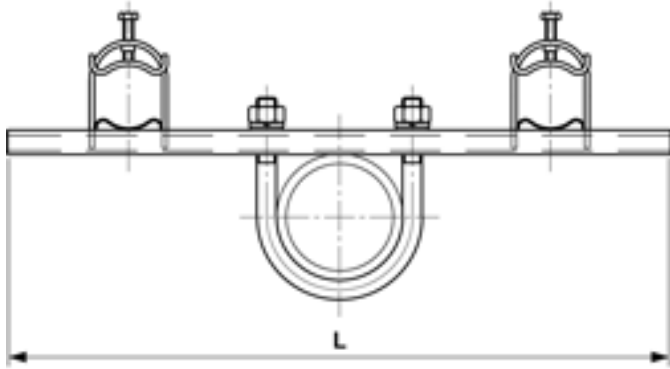

# Cable fixing brackets to pipe, G2.5" for 2 KRH conduit M40

Item number 101388

## Dimensions

L: 410 mm