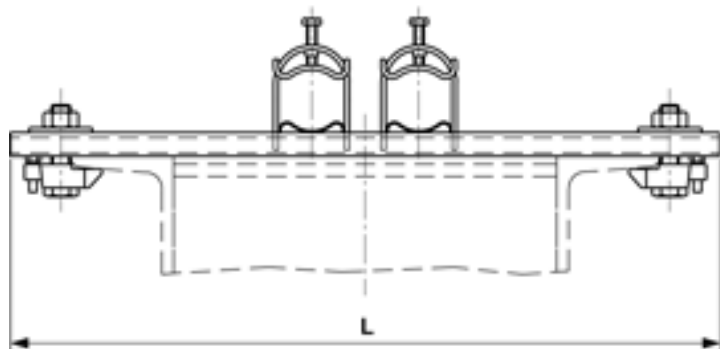

Cable fixing brackets to anchor beam UAP, for 2 KRH conduit M40

Item number 101391

Dimensions

L: 520 mm