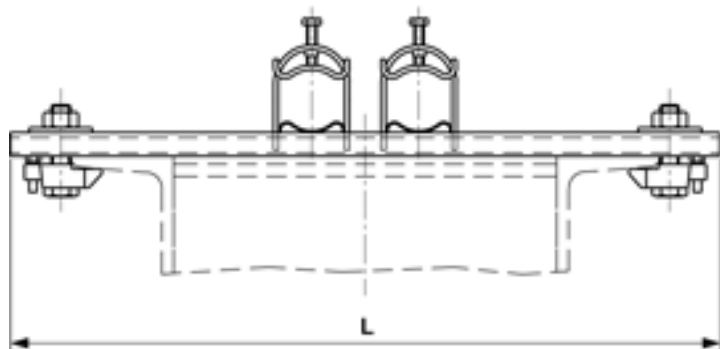

Cable fixing brackets to J-beam 50-100, for 2 KRH conduit M40

Item number 101394

Dimensions

L: 520 mm