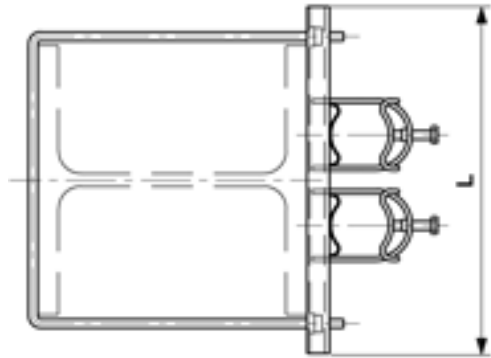

Cable fixing brackets to wide flange poles, HEB 180 for 2 KRH conduit M40

Item number 101398

Dimensions

L: 210 mm