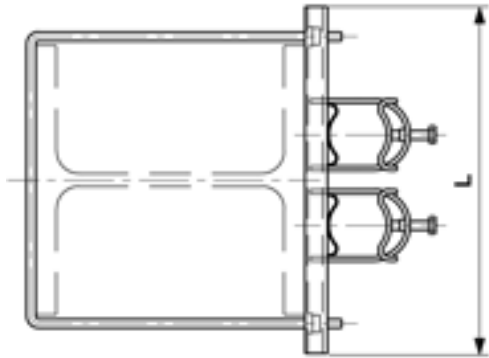

Cable fixing brackets to wide flange poles, HEB 200 for 2 KRH conduit M40

Item number 101401

Dimensions

L: 243 mm