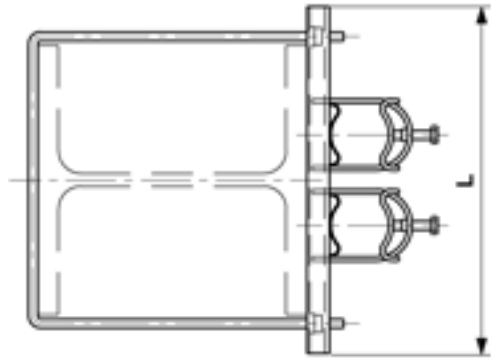

Cable fixing brackets to wide flange poles, HEB 200 for 2 KRH conduit M40

Item number 101401

Dimensions

L: 243 mm